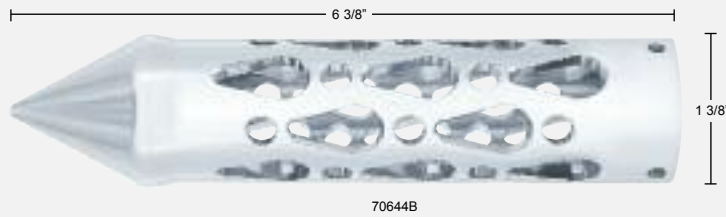

Chrome Designer Grip

Description

- Chrome Aluminum "Brooklyn" Spike and "Austin" Gun Cylinder Grip
- CNC-Machined Grip, 1" Round Opening, Hex Screw Mount
- Mounting Adaptor (UP Item # 70600B & UP Item # 70604B) Available Separately
- Sold: **Bulk = 1 Pc.**

Item Number	Description	Package	Pack
70644B	"Brooklyn" Spike Grip	Bulk	1 Pc.
70645B	"Austin" Gun Cylinder Grip	Bulk	1 Pc.