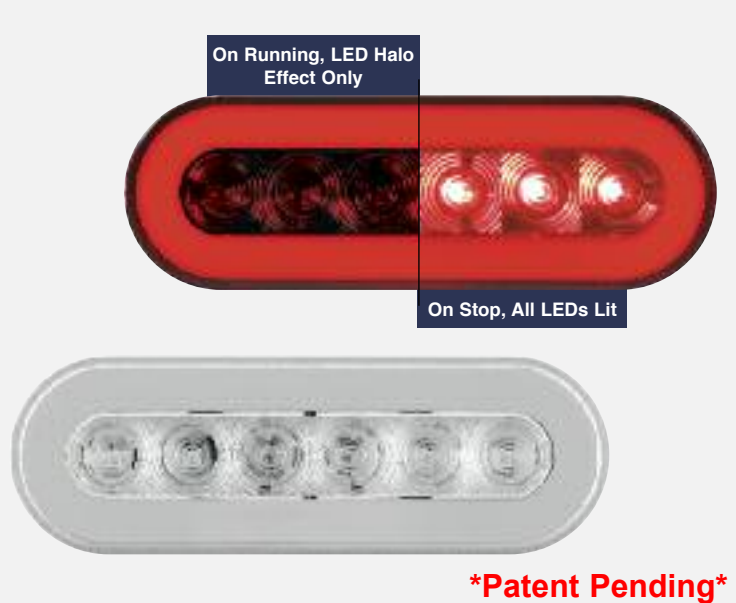

WHAT'S NEW DEC 2013

28 LED 17" S/T/T & P/T/C Light Bar

Description

- 28 LED S/T/T & P/T/C "GLO" Light Bar, 17" L X 1 3/8" W X 1" H
- Unique Patent Pending "GLO" Design, Halo Effect on Running, All LEDs Lit on Stop
- Available with Colored or Clear Lens, Mounting Holes Approximately 16 1/8" Apart
- **Lifetime Warranty**

Item Number	LEDs	Lens	Package	Pack
37079	28 Amber	Amber	Carded	1 Pc./Card
37080	28 Red	Red	Carded	1 Pc./Card
37081	28 Amber	Clear	Carded	1 Pc./Card
37082	28 Red	Clear	Carded	1 Pc./Card

21 LED 4" S/T/T & P/T/C Light

Description

- 21 LED 4" Round S/T/T & P/T/C "GLO" Light
- Unique Patent Pending "GLO" Design, Halo Effect on Running, All LEDs Lit on Stop
- 3 Contact Female Terminal, Available with Colored or Clear Lens
- Recommended Plug: Item # 34212/34216, **Lifetime Warranty**

Item Number	LEDs	Lens	Package	Pack
37132	21 Red	Red	Carded	1 Pc./Card
37133	21 Amber	Amber	Carded	1 Pc./Card
37134	21 Red	Clear	Carded	1 Pc./Card
37135	21 Amber	Clear	Carded	1 Pc./Card

22 LED 6" Oval S/T/T & P/T/C Light

Description

- 22 LED 6" Oval S/T/T & P/T/C "GLO" Light
- Unique Patent Pending "GLO" Design, Halo Effect on Running, All LEDs Lit on Stop
- 3 Contact Female Terminal, Available in Color or Clear Lens
- Recommended Plug: Item # 34212/34216, **Lifetime Warranty**

Item Number	LEDs	Lens	Package	Pack
37128	22 Red	Red	Carded	1 Pc./Card
37129	22 Amber	Amber	Carded	1 Pc./Card
37130	22 Red	Clear	Carded	1 Pc./Card
37131	22 Amber	Clear	Carded	1 Pc./Card