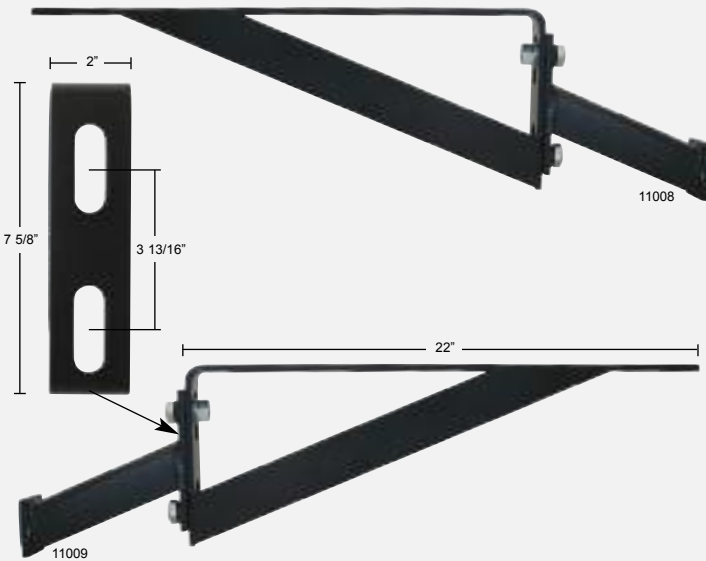

Universal Center 1/2 Fender Mounting Bracket

Description

- Universal Center Mounting Bracket for 1/2 Fenders
- Adjustable Height: 6 1/2" - 8 1/2"
- Please Specify Driver or Passenger Side

| Item Number | Description | Application | Pack |
|-------------|-------------------------|-------------|-----------|
| 11008 | Center Mounting Bracket | Driver | 1 Set/Box |
| 11009 | Center Mounting Bracket | Passenger | 1 Set/Box |