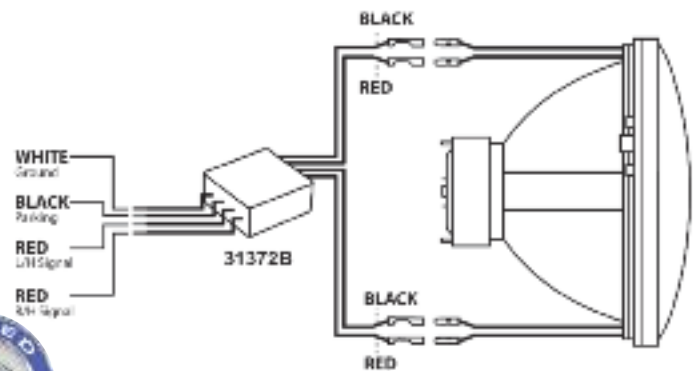

FOR AUTO/TRUCK

SINGLE HEADLIGHT SYSTEM (MOTORCYCLE) - INDIVIDUAL FLASH

Right Turn

Right LED Flash on High

Left Turn

Left LED Flash on High

This setup allows each LED strip to flash individually. For example, when making a left signal, only the left LEDs flash high and low. The right LEDs remain on low. Perfect for single headlight applications, such as motorcycles.