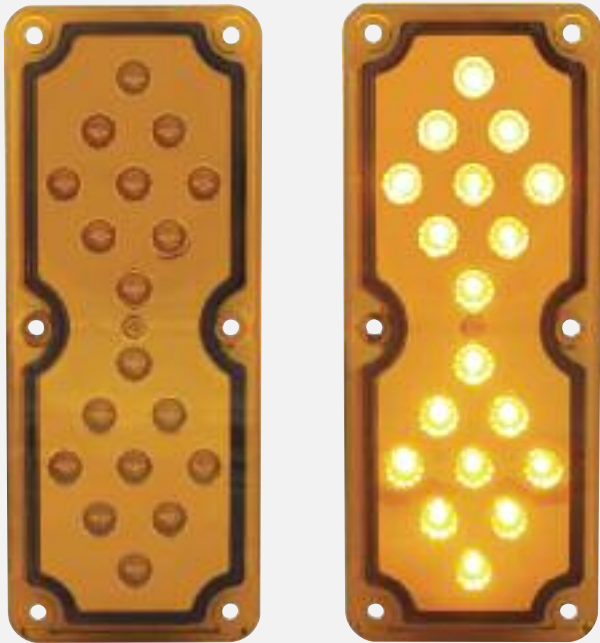

30 LED Peterbilt Front Turn Signal Light - Low Profile

Description

- 30 LED Low Profile Front Turn Signal Light for Peterbilt
- Unique Low Profile Design, Only 1 7/8" Tall, **10 Year Warranty**

| Item Number | LEDs | Lens | Package | Pack |
|-------------|----------|-------|---------|------------|
| 38396 | 30 Amber | Amber | Carded | 1 Pc./Card |
| 38397 | 30 Amber | Clear | Carded | 1 Pc./Card |

WHAT'S NEW JUN 2013

LED West Coast Mirror Light

Description

- LED West Coast Mirror Light, Replacement LED Light
- LED Mirror Light For United Pacific Item # 86500B and 86501B Only

| Item Number | Description | Package | Pack |
|---------------|------------------|---------|-------|
| 86502B | LED Mirror Light | Bulk | 1 Pc. |