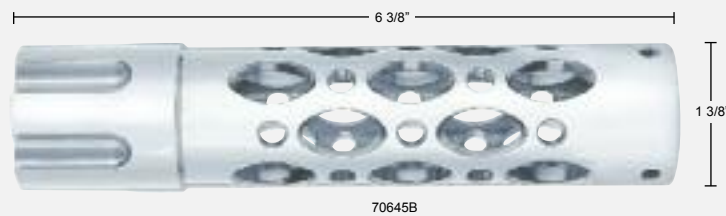

Chrome Designer Grip

Description

- Chrome Aluminum "Brooklyn" Spike and "Austin" Gun Cylinder Grip
- CNC-Machined Grip, 1" Round Opening, Hex Screw Mount
- Mounting Adaptor (UP Item # 70600B & UP Item # 70604B) Available Separately
- Sold: **Bulk = 1 Pc.**

Item Number	Description	Package	Pack
70644B	"Brooklyn" Spike Grip	Bulk	1 Pc.
70645B	"Austin" Gun Cylinder Grip	Bulk	1 Pc.