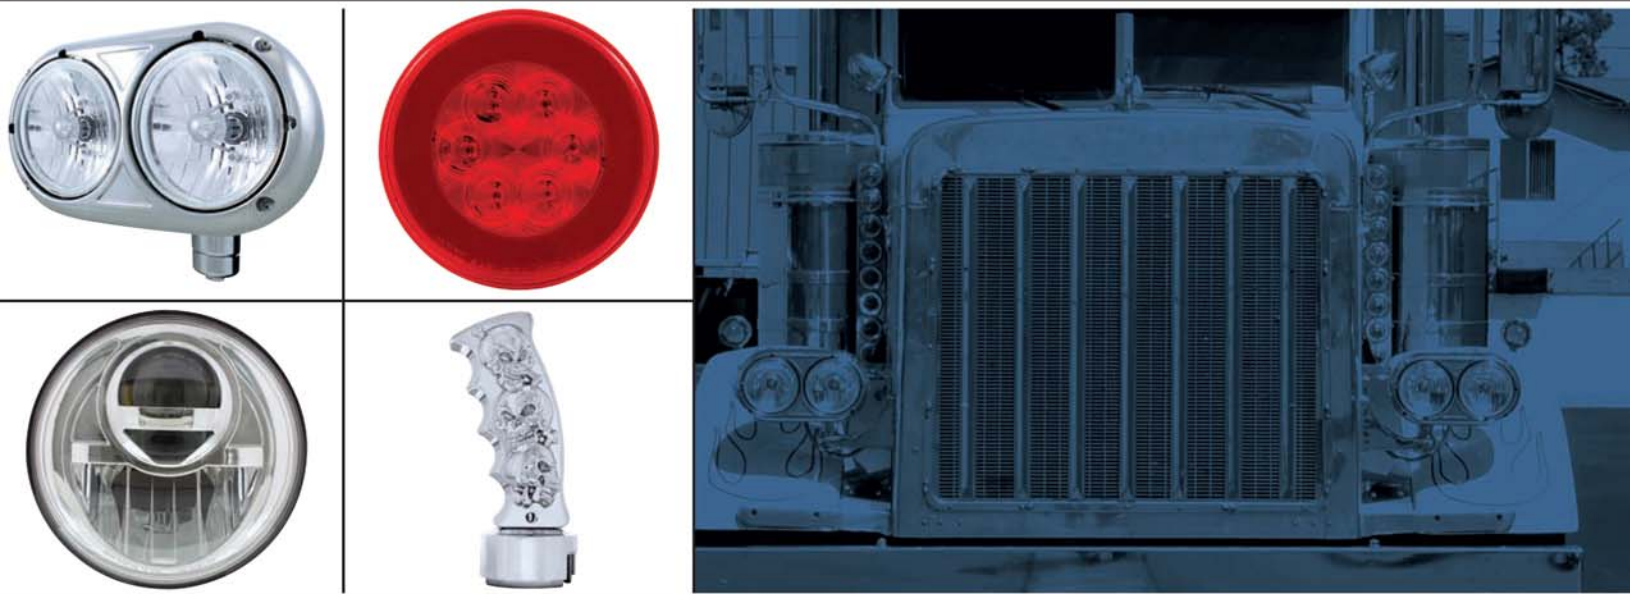

2013 - 2014 NEW ITEM FLYER COLLECTION

Quality.

Innovation.

Design.

WHAT'S NEW | JAN 2013

Chrome Plastic "MOON" Rear Axle Cover

Description

- Chrome Rear "MOON" Axle Cover with Removable Cap
- Vintage Moon Cap Design, Sleek Aerodynamic Look
- Universal Fit, Fits Most 11 1/4" Bolt Circle/Center Applications
- Fits Most 20", 22 1/2", and 24 1/2" Wheel
- Includes 1 Cover, 1 Cap, and Ten 33mm Thread-On Nut Covers Per Kit