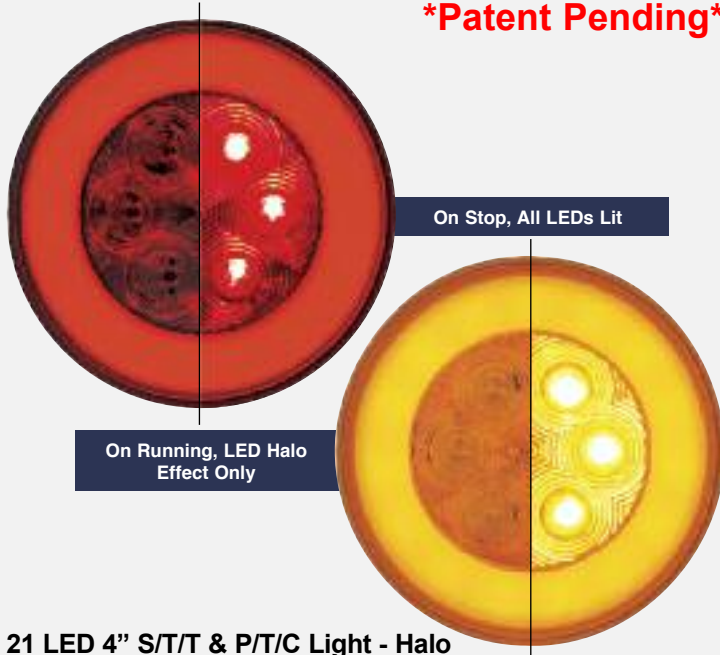

21 LED 4" S/T/T & P/T/C Light - Halo

Description

- 21 LED 4" Round S/T/T & P/T/C "Halo" Light
- Unique Patent Pending "Halo" Design, Halo Effect on Running, All LEDs Lit on Stop
- 3 Contact Female Terminal
- Recommended Plug: Item # 34212/34216, **Lifetime Warranty**

Item Number	LEDs	Lens	Package	Pack
37132	21 Red	Red	Carded	1 Pc./Card
37133	21 Amber	Amber	Carded	1 Pc./Card

Patent Pending