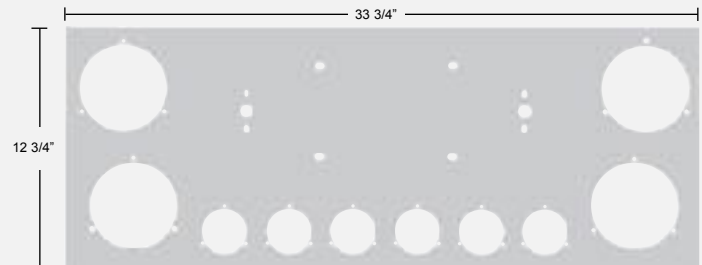

Stainless Rear Center Panel - 4" Light x 4 + 2" Light x 6

Description

- Stainless Steel Rear Center Light Panel with Four 4" LED Lights and Six 2" LED Lights with Steel Back Plate
- LED Lights Available in Red or Clear Lens, Unique Patent Pending "GLO" Design, GLO Effect on Running, All LEDs Lit on Stop
- Includes LED License Light (Item # 39930 x 2), Chrome License Frame (Item # 50003), Bullet Fastener (Item # 10889), and Rubber Grommet (Item # 31515 / 31505), Available with or without Chrome Light Bezel
- Chrome Plastic Light Bezel Available Separately: 2" Light Bezel with Visor (Item # 10481B), 4" Light Bezel with Visor (Item # 10483B)

Item Number with Visor	Item Number w/Flat Bezel	Item Number w/Grommet	4" LED Light			2" LED Light			
			Item Number	LEDs	Lens	Item Number	LEDs	Lens	Style
35073	35173	35273	37132 x 4	21 Red	Red	37036 x 6	6 Red	Red	Flat
35074	35174	35274	37134 x 4	21 Red	Clear	37038 x 6	6 Red	Clear	Flat

4" Light	2" Light	Grommet	Bezel
37132 37134	37036 37038	2" Grommet 31505 4" Grommet 31515	2" Light Bezel 10481B 10458B 4" Light Bezel 10483B 10484B