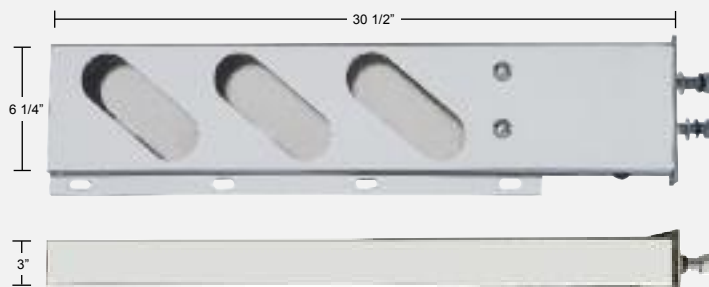

Spring Loaded Rear Light Bar - Oval Cutouts

Description

- Spring Loaded Rear Light Bar with 6 Slanted Up Oval Light Cutouts
- Available with 2", 2 1/2", or 3 3/4" Bolt Patterns
- Each Light Bar has Three Slanted Up Oval Light Cutouts (Total 6 Cutouts)
- Available in Chrome or Stainless Steel Light Bar Only

Item Number	Material	Light Hole	Bolt Pattern	Pack
31620	Chrome	6	2 1/2"	1 Pair
31621	Chrome	6	3 3/4"	1 Pair
22303	430 Stainless	6	3 3/4"	1 Pair
22304	430 Stainless	6	2 1/2"	1 Pair
22305	430 Stainless	6	2"	1 Pair