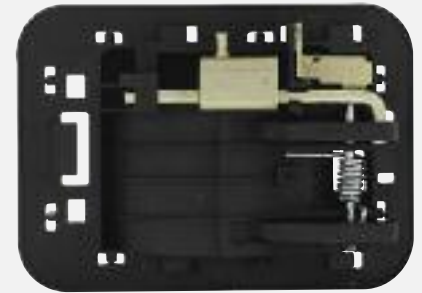

1995-2001 Kenworth Interior Door Handle

Description

- Interior Door Handle for 1995-2001 Kenworth
- Sold Individually, Please Specify Driver or Passenger Side

Item Number	Application	OEM Part Number	Pack
42764	Driver	K294-426PAK	1 Pc./Bulk
42765	Passenger	K294-426RPAK	1 Pc./Bulk