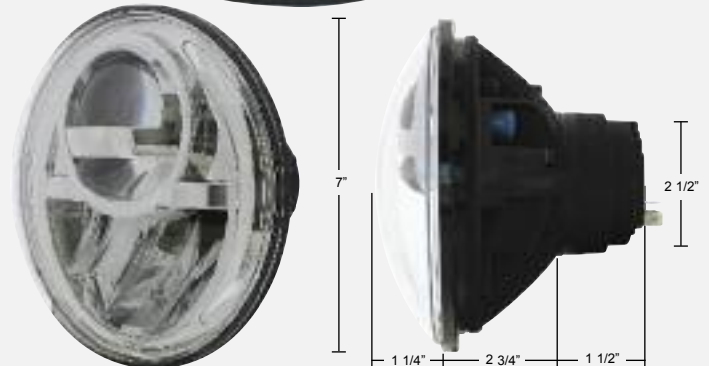

Technical Specifications

12-24V DC Input Low Beam Application	12-24V DC Input High Beam Application
2.10 Amps @ 12.8V DC	2.70 Amps @ 12.8V DC
1.05 Amps @ 24.0V DC	1.35 Amps @ 24.0V DC
FMVSS108	FMVSS108

BLACKOUT

11 High Power LED 7" Crystal Headlight

Description

- 11 High Power LED 7" Crystal Headlight, SAE/DOT FMVSS108
- Solid State Design Resists Shock and Vibration, Impact Resistant Polycarbonate Lens Provides Unparalleled Protection from Road Hazards
- Improve Visibility with Whiter Light Output that is Closer to Daylight
- Die-Cast Aluminum Housing Provides Maximum Protection from the Elements
- Load Resistor May be Required for Proper Installation, **3 Year Warranty**

Item Number	Description	Package	Pack
31353	Blackout	Boxed	1 Pc./Box
31355	Chrome	Boxed	1 Pc./Box

Technical Specifications

12-24V DC Input Low Beam Application	12-24V DC Input High Beam Application
1.172 Amps @ 12.8V DC (24W)	1.875 Amps @ 12.8V DC (24W)
0.55 Amps @ 28.0V DC (15.4W)	0.87 Amps @ 28.0V DC (24.4W)
FMVSS108	FMVSS108