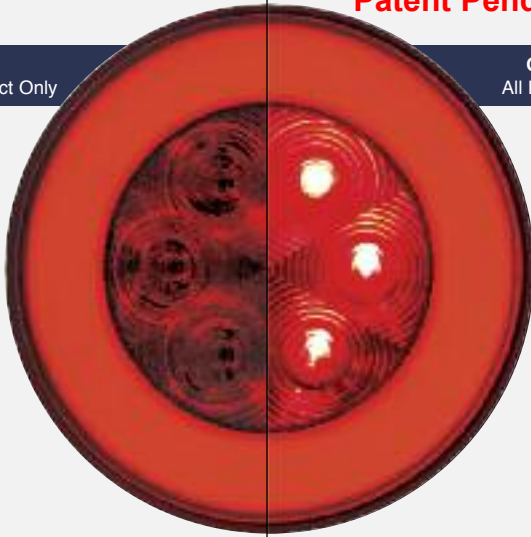

Patent Pending

On Running
LED Halo Effect Only

On Stop
All LEDs Lit