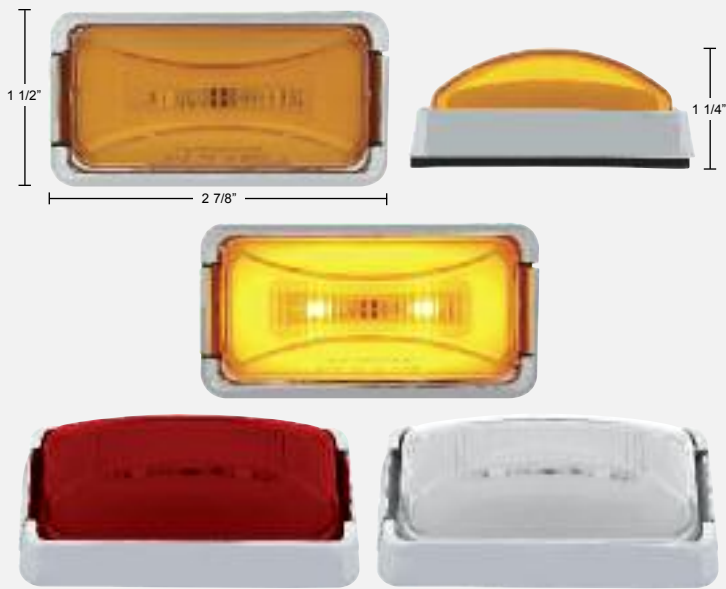

WHAT'S NEW JUL 2014

8 LED Rectangular Clearance/Marker Light - GLO Light

Description

- 8 LED Small Rectangular Clearance/Marker Light with Chrome Plastic Bezel
- Unique Patent Pending "GLO" Design
- Hard Wired with 2 Wires, **Lifetime Warranty**

Item Number	LEDs	Lens	Package	Pack
36972	8 Amber	Amber	Carded	1 Pc./Card
36973	8 Red	Red	Carded	1 Pc./Card
36974	8 Amber	Clear	Carded	1 Pc./Card
36975	8 Red	Clear	Carded	1 Pc./Card