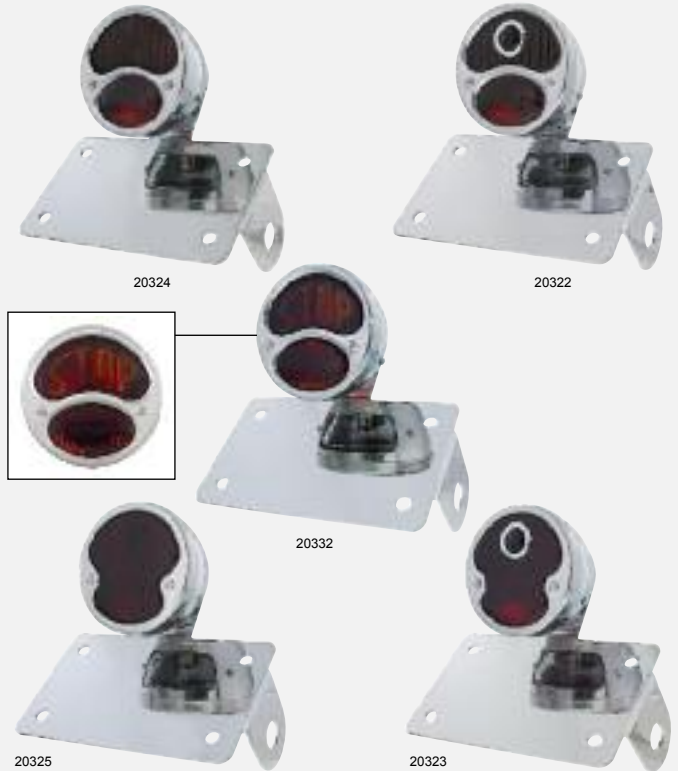

"DUO Lamp" Tail Light - Horizontal

Description

- "Bobber" Style Incandescent "DUO Lamp" Tail Light with Vintage Glass Lens
- Chrome Side Mount Tail Light/License Bracket, Available with or without Blue Dot
- Available with 5 Different "DUO Lamp" Housing, Custom Application
- Perfect for Custom Motorcycles

Item Number	Description	Blue Dot	Pack
20322	"1928 DUO Lamp"	Yes	Box = 1 Pc.
20323	"1932 DUO Lamp"	Yes	Box = 1 Pc.
20324	"1928 DUO Lamp"	No	Box = 1 Pc.
20325	"1932 DUO Lamp"	No	Box = 1 Pc.
20332	"1928 'STOP' DUO Lamp"	No	Box = 1 Pc.