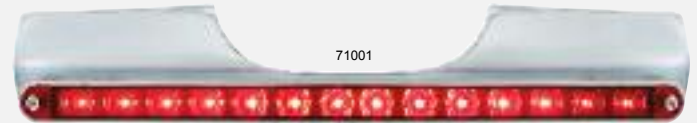

Motorcycle Rear Turn Signal Bar with 12" LED Light Bar

Description

- Motorcycle Rear Turn Signal Bar with 12" LED Light Bar
- Available with 14 LED or 19 LED Reflector Light Bar

Item Number	LEDs	Lens	Lights	Pack
71001	14 Red	Red	38947B	1 Pc./Box
71002	14 Red	Clear	38949B	1 Pc./Box
71003	14 Red	Chrome	39645B	1 Pc./Box
71004	19 Red	Red	39774B	1 Pc./Box
71005	19 Red	Clear	39776B	1 Pc./Box