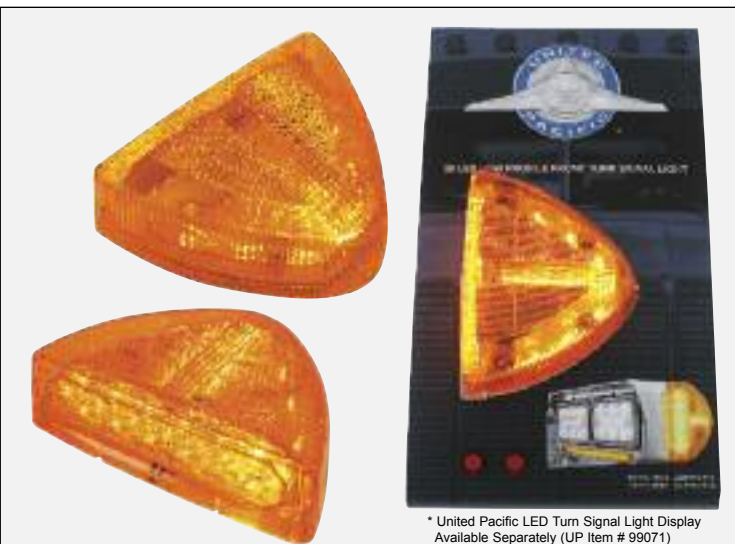

Peterbilt Low Profile Headlight Turn Signal Cover

Description

- Chrome Plastic Peterbilt Low Profile Headlight Turn Signal Cover
- Fits United Pacific 30 LED Low Profile Front Turn Signal Light Only (UP Item # 38396 and 38397 Only)

Item Number	Description	Package	Pack
34100	Turn Signal Cover	Carded	1 Pc./Card