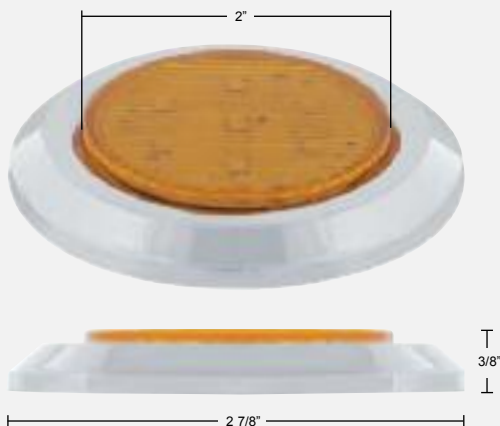

7 SMD LED 2" Ultra-Slim Clearance/Marker Light

Description

- 7 SMD LED 2" Ultra-Slim Clearance/Marker Light with Chrome Plastic Bezel
- Ultra-Slim, Only 3/8" H, Mounting Screws are 2 5/16" Apart
- Flush Mount Application, **3 Year Warranty**

Item Number	LEDs	Lens	Package	Pack
38017	7 Amber	Amber	Carded	1 Pc./Card