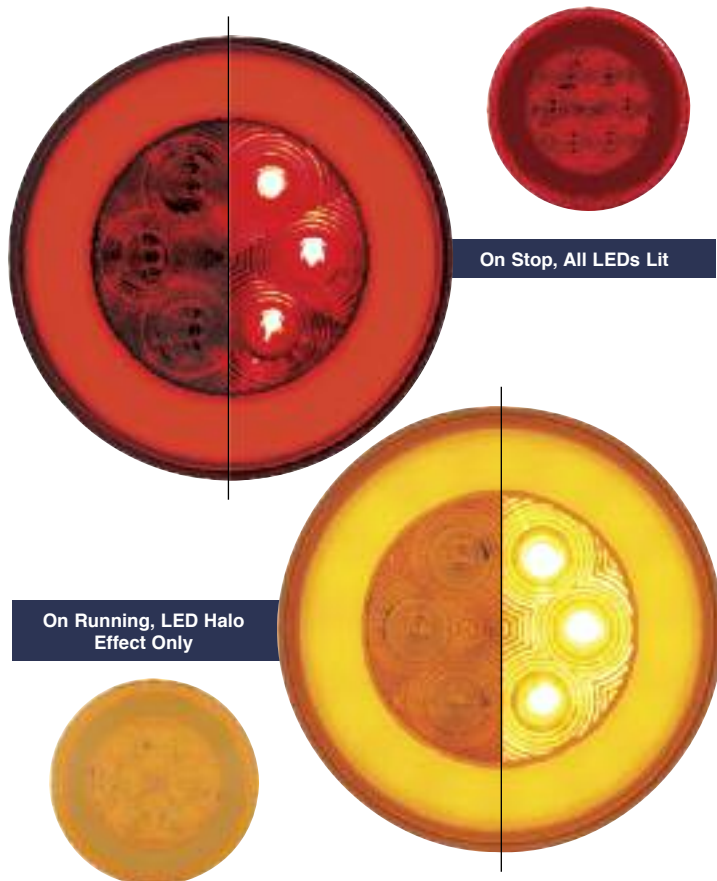

On Stop, All LEDs Lit

On Running, LED Halo Effect Only

21 LED 4" S/T/T & P/T/C Light - Halo

Description

- 21 LED 4" Round S/T/T & P/T/C "Halo" Light
- Unique Patent Pending "Halo" Design, Halo Effect on Running, All LEDs Lit on Stop
- 3 Contact Female Terminal
- Recommended Plug: Item # 34212/34216, [Lifetime Warranty](#)