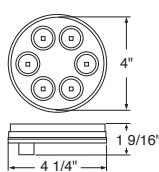

Description

- 4" Round Back-Up Light with 6 Super White LED
- Epoxy Sealed, Specially Designed Lens, 3 Contact Female Terminal
- Recommended Plug: Item # 34212/34216, [Lifetime Warranty](#)

Item Number	LEDs	Lens	Package	Pack
38660	6 White	Clear	Carded	1 Pc./Card
38660B	6 White	Clear	Bulk	1 Pc.