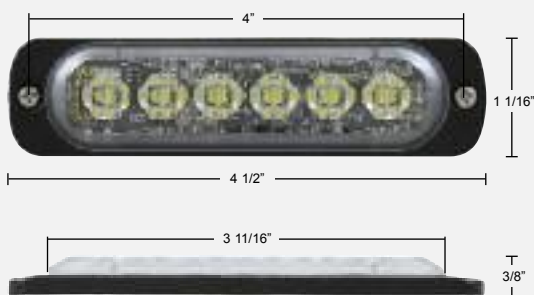

6 High Power LED Super Thin Directional Warning Light

Description

- 6 High Power LED Super Thin Directional Warning Light
- 12V - 24V Application, Surface Mount, 19 Flash Pattern, Multiple Light Synchronization, Mounting Holes are 4" Apart
- Super Slim Design, Install Anywhere
- Approximate Size: 4 1/2" L x 1 1/16" W x 3/8" H, **3 Year Warranty**

Item Number	LEDs	Application	Flash Pattern	Pack
37042B	6 Amber	12V - 24V	19	1 Pc.
37045B	6 White	12V - 24V	19	1 Pc.