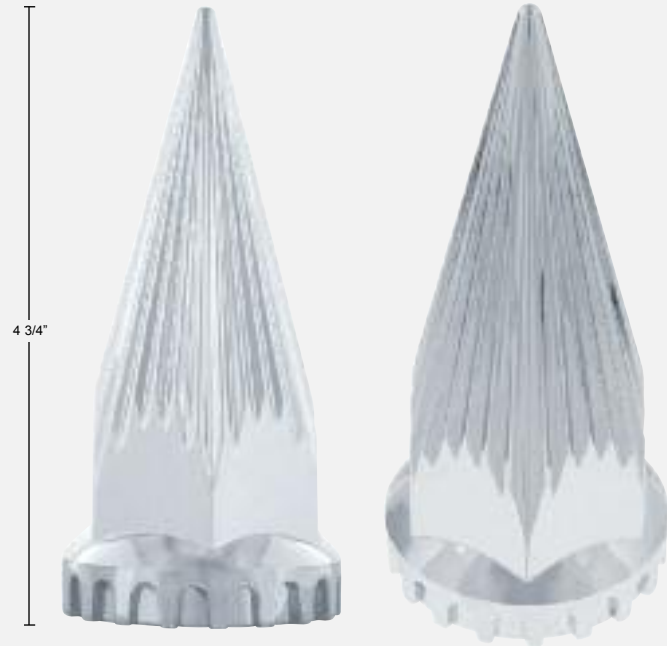

WHAT'S NEW | OCT 2013

Chrome Razor Nut Cover - Thread-On

Description

- Chrome Plastic 33mm Thread-On Razor Nut Cover
- Bulk = 1 Pc., 50 Pcs. Per Inner Box, 400 Pcs. Per Carton

Item Number	Size	Height	Flange	Pack
10583B	33 mm	4 3/4"	Yes	1 Pc.