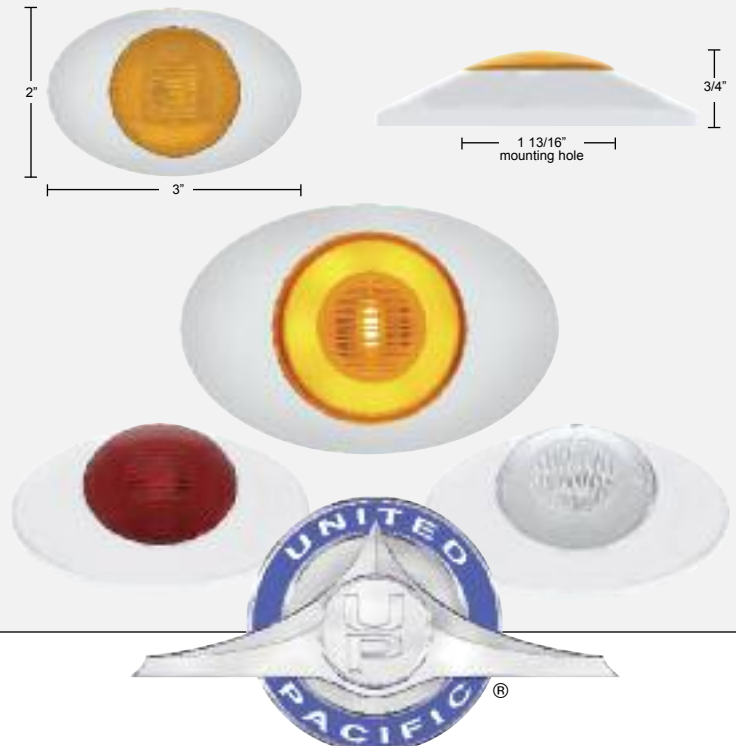

5 LED "M3 Millennium" Clearance/Marker Light - GLO Light

Description

- 5 LED "M3 Millennium" Clearance/Marker Light with Chrome Plastic Bezel
- Unique Patent Pending "GLO" Design
- Hard Wired with 2 Wires, **Lifetime Warranty**

Item Number	LEDs	Lens	Package	Pack
36968	5 Amber	Amber	Carded	1 Pc./Card
36969	5 Red	Red	Carded	1 Pc./Card
36970	5 Amber	Clear	Carded	1 Pc./Card