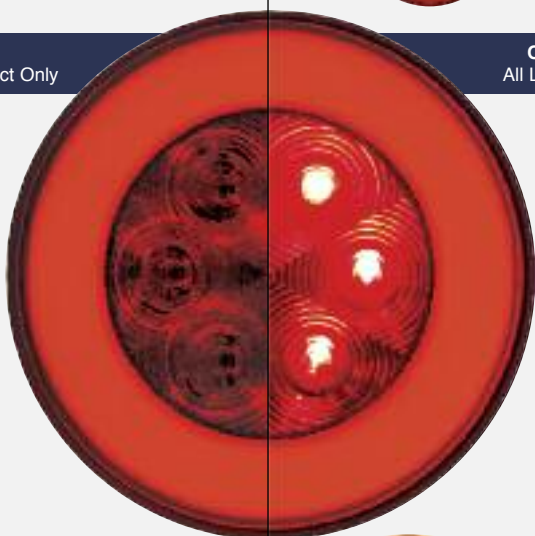

WHAT'S NEW AUG 2013

LED HALO

On Running
LED Halo Effect Only

On Stop
All LEDs Lit