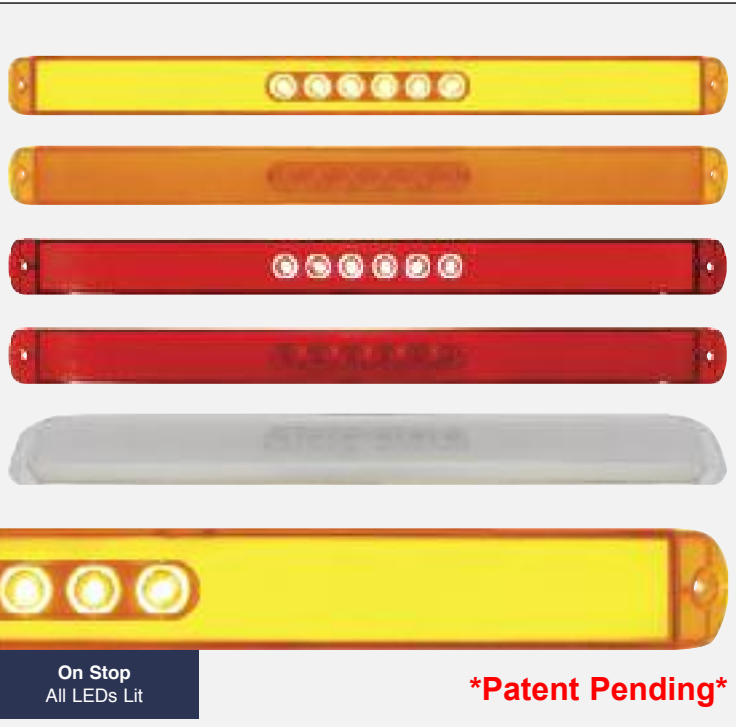

WHAT'S NEW DEC 2013

28 LED 17" S/T/T & P/T/C Light Bar

Description

- 28 LED S/T/T & P/T/C "GLO" Light Bar, 17" L X 1 3/8" W X 1" H
- Unique Patent Pending "GLO" Design, Halo Effect on Running, All LEDs Lit on Stop
- Available with Colored or Clear Lens, Mounting Holes Approximately 16 1/8" Apart
- **Lifetime Warranty**

Item Number	LEDs	Lens	Package	Pack
37079	28 Amber	Amber	Carded	1 Pc./Card
37080	28 Red	Red	Carded	1 Pc./Card
37081	28 Amber	Clear	Carded	1 Pc./Card
37082	28 Red	Clear	Carded	1 Pc./Card

21 LED 4" S/T/T & P/T/C Light

Description

- 21 LED 4" Round S/T/T & P/T/C "GLO" Light
- Unique Patent Pending "GLO" Design, Halo Effect on Running, All LEDs Lit on Stop
- 3 Contact Female Terminal, Available with Colored or Clear Lens
- Recommended Plug: Item # 34212/34216, **Lifetime Warranty**

Item Number	LEDs	Lens	Package	Pack
37132	21 Red	Red	Carded	1 Pc./Card
37133	21 Amber	Amber	Carded	1 Pc./Card
37134	21 Red	Clear	Carded	1 Pc./Card
37135	21 Amber	Clear	Carded	1 Pc./Card