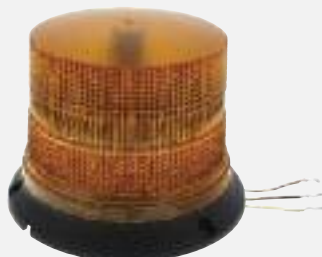

4 High Power 3 Watt LED Beacon Light

Description

- 4 High Power 3 Watt LED Beacon Light
- Available in Magnet Mount or Permanent Mount, 12V Application
- SAE J845, **3 Year Warranty**

Item Number	Mount	Application	Flash Pattern
37039	Magnet Mount	12V	12
37040	Permanent Mount	12V	12

SAE J845