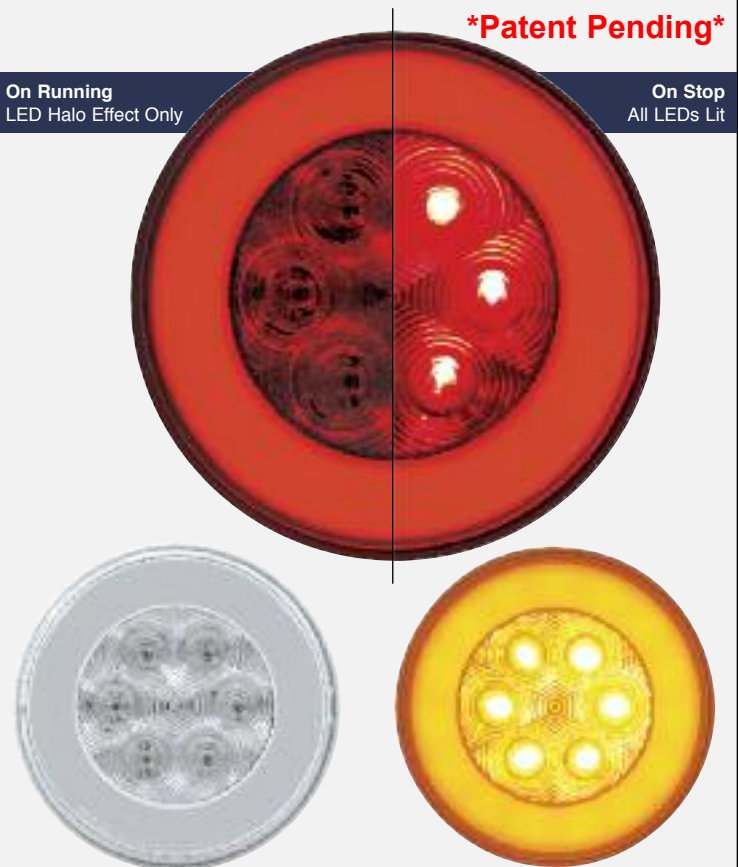

WHAT'S NEW DEC 2013

28 LED 17" S/T/T & P/T/C Light Bar

Description

- 28 LED S/T/T & P/T/C "GLO" Light Bar, 17" L X 1 3/8" W X 1" H
- Unique Patent Pending "GLO" Design, Halo Effect on Running, All LEDs Lit on Stop
- Available with Colored or Clear Lens, Mounting Holes Approximately 16 1/8" Apart
- **Lifetime Warranty**

Item Number	LEDs	Lens	Package	Pack
37079	28 Amber	Amber	Carded	1 Pc./Card
37080	28 Red	Red	Carded	1 Pc./Card
37081	28 Amber	Clear	Carded	1 Pc./Card
37082	28 Red	Clear	Carded	1 Pc./Card

21 LED 4" S/T/T & P/T/C Light

Description

- 21 LED 4" Round S/T/T & P/T/C "GLO" Light
- Unique Patent Pending "GLO" Design, Halo Effect on Running, All LEDs Lit on Stop
- 3 Contact Female Terminal, Available with Colored or Clear Lens
- Recommended Plug: Item # 34212/34216, **Lifetime Warranty**

Item Number	LEDs	Lens	Package	Pack
37132	21 Red	Red	Carded	1 Pc./Card
37133	21 Amber	Amber	Carded	1 Pc./Card
37134	21 Red	Clear	Carded	1 Pc./Card
37135	21 Amber	Clear	Carded	1 Pc./Card