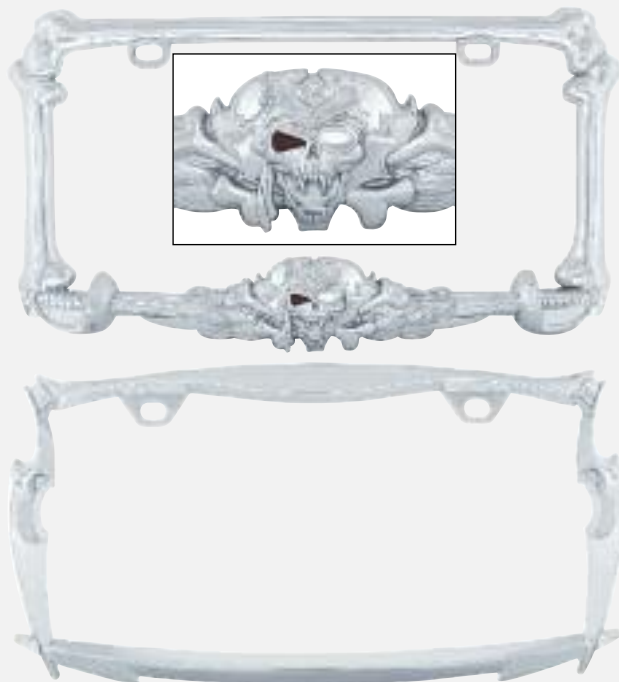

Designer License Frame

Description

- Chrome Designer License Frame

Item Number	Description	Package	Pack
50030	Pirate License Frame	Carded	1 Pc./Card
50032	Blade License Frame	Carded	1 Pc./Card