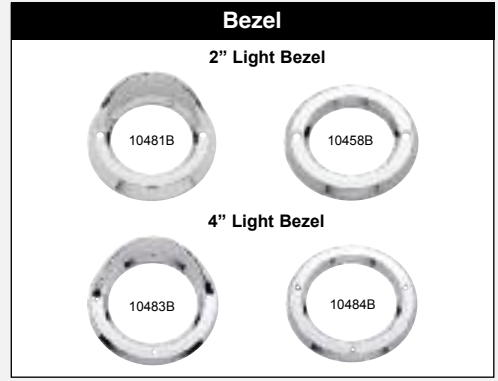

Stainless Rear Center Panel - 4" Light x 6 + 2" Light x 6

Description
- Stainless Steel Rear Center Light Panel with Six 4" LED Lights and Six 2" LED Lights
- 4" LED Lights Available in 3 Different Styles with or without Reflectors in Color or Clear Lens
- Includes Rubber Grommet (Item # 31515 / 31505), Available with or without Chrome Light Bezel
- Chrome Plastic Light Bezel Available Separately: 2" Light Bezel with Visor (Item # 10481B), 2" Flat Light Bezel (Item # 10458B), 4" Light Bezel with Visor (Item # 10483B), 4" Flat Light Bezel (Item # 10484B)

Item Number with Visor	Item Number w/Flat Bezel	Item Number w/Grommet	4" LED Light			2" LED Light			
			Item Number	LEDs	Lens	Item Number	LEDs	Lens	Style
35067	35167	35267	38770B x 6	10 Red	Red	38171B x 6	9 Red	Red	Flat
35068	35168	35268	38772B x 6	10 Red	Clear	38363B x 6	9 Red	Clear	Flat
35069	35169	35269	39924B x 6	7 Red	Red	38171B x 6	9 Red	Red	Flat
35070	35170	35270	39925B x 6	7 Red	Clear	38363B x 6	9 Red	Clear	Flat
35071	35171	35271	37132 x 6	21 Red	Red	38171B x 6	9 Red	Red	Flat
35072	35172	35272	37134 x 6	21 Red	Clear	38363B x 6	9 Red	Clear	Flat