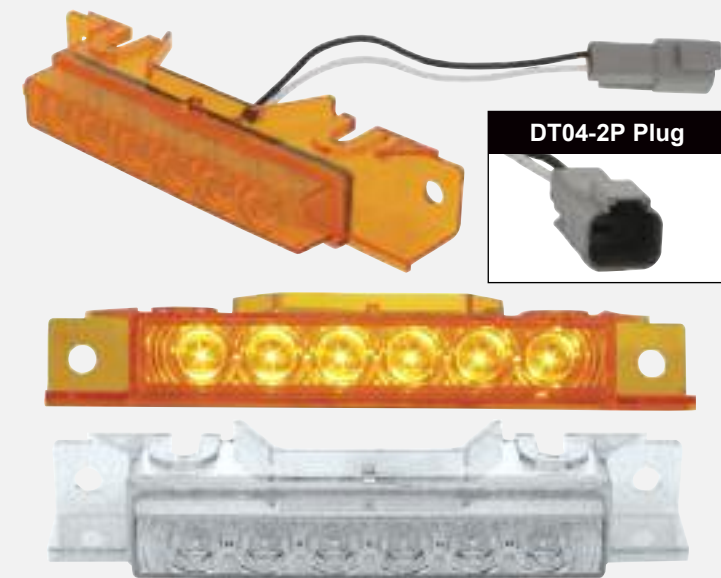

6 LED Volvo VNL Cab Light

Description

- 6 LED Volvo VNL Cab Light, Available in Amber or Clear Lens
- Fits 2003+ Volvo VN/VNL Trucks
- OEM DT04-2P Plug for Easy Installation, **10 Year Warranty**

Item Number	LEDs	Lens	OEM Plug #	Pack
37593	Amber	Amber	DT04-2P	1 Pc./Card
37594	Amber	Clear	DT04-2P	1 Pc./Card

NEW & IMPROVED, NOW WITH OEM PLUG