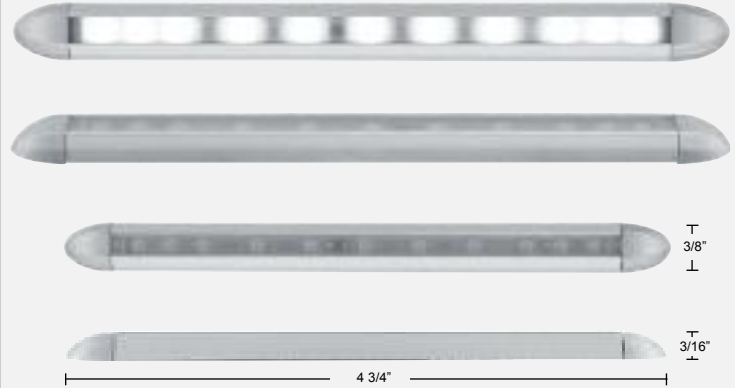

11 LED Slim Strip Light

Description

- 11 LED Slim Strip Light
- Super Low Profile, Universal Application, Install Anywhere
- **6 Month Warranty**

Item Number	LEDs	Lens	Package	Pack
37499B	11 White	Clear	Bulk	1 Pc.