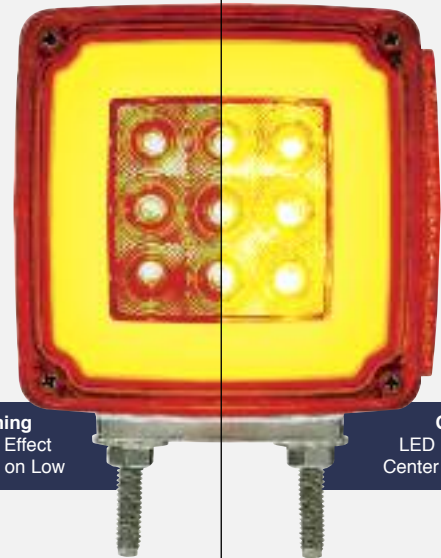

2003+ Volvo VN/VNL Fog Light Assembly

Description

- Fog Lamp Assembly for 2003+ Volvo VN/VNL Trucks
- Complete Assembly with Wire Harness, Fog Light Only
- Sold Separately, Please Specify Driver or Passenger Side

Item Number	Application	OEM Part Number	Pack
32588	Driver	20737500	1 Pc./Box
32589	Passenger	20737501	1 Pc./Box