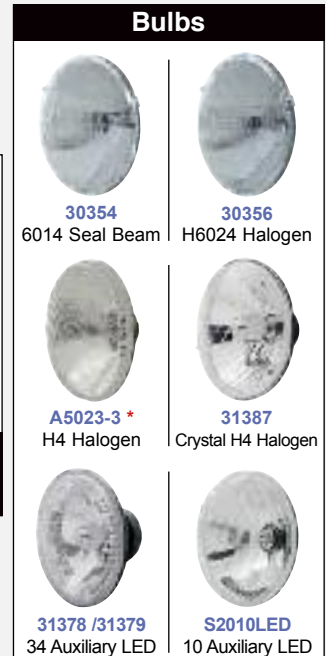

Dual Function—LED

* Bracket Sold Separately

CHROME

Chrome "GUIDE" Peterbilt Headlight - LED Signal

Description

- Chrome "GUIDE" Style Headlight, Real Old School
- Available with or without 5 LED Top Mount Dual Function Light and with 7 Different Bulbs
- Sold: Boxed = 1 Kit/Box

Item Number	Housing	Top Dual Function Signal Light			Headlight Bulb		
		Light	LEDs	Lens Color	Bulb	Headlight Bulb Type	LEDs
32007	32007	No	---	---	No	---	---
32616	32007	38002B	5 Amber	Amber	No	---	---
32617	32007	38003B	5 Amber	Clear	No	---	---
32618	32007	38002B	5 Amber	Amber	30354	6014 Seal Beam	---
32619	32007	38003B	5 Amber	Clear	30354	6014 Seal Beam	---
32620	32007	38002B	5 Amber	Amber	30356	H6024 Halogen	---
32621	32007	38003B	5 Amber	Clear	30356	H6024 Halogen	---
32622	32007	38002B	5 Amber	Amber	A5023-3 *	H4 Halogen	---
32623	32007	38003B	5 Amber	Clear	A5023-3 *	H4 Halogen	---
32624	32007	38002B	5 Amber	Amber	31387	Crystal H4 Halogen	---
32625	32007	38003B	5 Amber	Clear	31387	Crystal H4 Halogen	---
32626	32007	38002B	5 Amber	Amber	31378	34 LED Crystal Halogen	34 Amber
32627	32007	38003B	5 Amber	Clear	31378	34 LED Crystal Halogen	34 Amber
32628	32007	38002B	5 Amber	Amber	31379	34 LED Crystal Halogen	34 White
32629	32007	38003B	5 Amber	Clear	31379	34 LED Crystal Halogen	34 White
32630	32007	38002B	5 Amber	Amber	S2010LED	10 LED Crystal Halogen	10 Amber
32631	32007	38003B	5 Amber	Clear	S2010LED	10 LED Crystal Halogen	10 Amber

* A5023-3 Halogen Light Bulb is for Off-Road and Show Use Only.