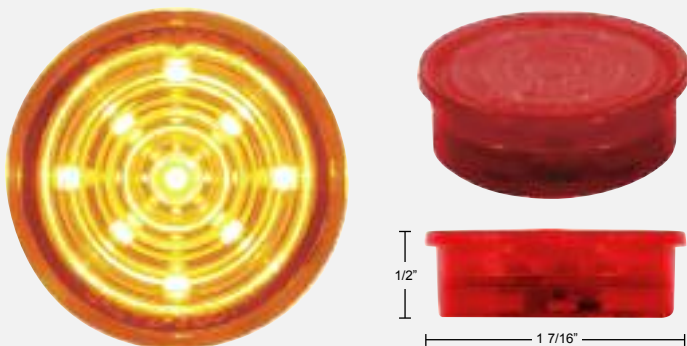

Dual Function

Chrome Mini Bullet Housing

Description

- Chrome Mini Bullet Housing, Housing Only
- Perfect for Custom Installation on Motorcycles and Trucks
- 9 LED Bullet Light Insert Available Separately