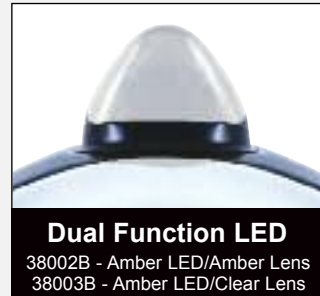

Dual Function—LED

BLACK

Black "GUIDE" Peterbilt Headlight - LED Signal

Description

- Gloss Black Powder Coated Steel "Guide" Style Headlight with Chrome Rim
- Available with or without 5 LED Top Mount Dual Function Light and with 7 Different Bulbs
- Glossy Black Finish, Ready to Use, Can Also be Painted to Match Your Rig
- Sold: Boxed = 1 Kit/Box

* Bracket Sold Separately

Item Number	Housing	Top Dual Function Signal Light			Headlight Bulb		
		Light	LEDs	Lens Color	Bulb	Headlight Bulb Type	LEDs
32009	32009	No	---	---	No	---	---
32632	32009	38002B	5 Amber	Amber	No	---	---
32633	32009	38003B	5 Amber	Clear	No	---	---
32634	32009	38002B	5 Amber	Amber	30354	6014 Seal Beam	---
32635	32009	38003B	5 Amber	Clear	30354	6014 Seal Beam	---
32636	32009	38002B	5 Amber	Amber	30356	H6024 Halogen	---
32637	32009	38003B	5 Amber	Clear	30356	H6024 Halogen	---
32638	32009	38002B	5 Amber	Amber	A5023-3 *	H4 Halogen	---
32639	32009	38003B	5 Amber	Clear	A5023-3 *	H4 Halogen	---
32640	32009	38002B	5 Amber	Amber	31387	Crystal H4 Halogen	---
32641	32009	38003B	5 Amber	Clear	31387	Crystal H4 Halogen	---
32642	32009	38002B	5 Amber	Amber	31378	34 LED Crystal Halogen	34 Amber
32643	32009	38003B	5 Amber	Clear	31378	34 LED Crystal Halogen	34 Amber
32644	32009	38002B	5 Amber	Amber	31379	34 LED Crystal Halogen	34 White
32645	32009	38003B	5 Amber	Clear	31379	34 LED Crystal Halogen	34 White
32646	32009	38002B	5 Amber	Amber	S2010LED	10 LED Crystal Halogen	10 Amber
32647	32009	38003B	5 Amber	Clear	S2010LED	10 LED Crystal Halogen	10 Amber

* A5023-3 Halogen Light Bulb is for Off-Road and Show Use Only.