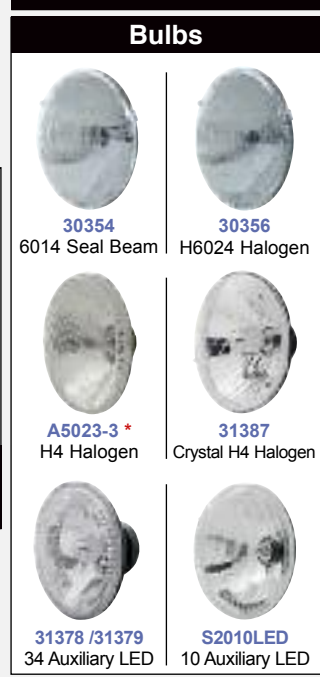

Dual Function—LED

BLACK

Black "GUIDE" Peterbilt Headlight - LED Signal

Description

- Gloss Black Powder Coated Steel "Guide" Style Headlight with Chrome Rim
- Available with or without 5 LED Top Mount Dual Function Light and with 7 Different Bulbs
- Glossy Black Finish, Ready to Use, Can Also be Painted to Match Your Rig
- Sold: Boxed = 1 Kit/Box

* Bracket Sold Separately

Item Number	Housing	Top Dual Function Signal Light			Headlight Bulb		
		Light	LEDs	Lens Color	Bulb	Headlight Bulb Type	LEDs
32009	32009	No	---	---	No	---	---
32632	32009	38002B	5 Amber	Amber	No	---	---
32633	32009	38003B	5 Amber	Clear	No	---	---
32634	32009	38002B	5 Amber	Amber	30354	6014 Seal Beam	---
32635	32009	38003B	5 Amber	Clear	30354	6014 Seal Beam	---
32636	32009	38002B	5 Amber	Amber	30356	H6024 Halogen	---
32637	32009	38003B	5 Amber	Clear	30356	H6024 Halogen	---
32638	32009	38002B	5 Amber	Amber	A5023-3 *	H4 Halogen	---
32639	32009	38003B	5 Amber	Clear	A5023-3 *	H4 Halogen	---
32640	32009	38002B	5 Amber	Amber	31387	Crystal H4 Halogen	---
32641	32009	38003B	5 Amber	Clear	31387	Crystal H4 Halogen	---
32642	32009	38002B	5 Amber	Amber	31378	34 LED Crystal Halogen	34 Amber
32643	32009	38003B	5 Amber	Clear	31378	34 LED Crystal Halogen	34 Amber
32644	32009	38002B	5 Amber	Amber	31379	34 LED Crystal Halogen	34 White
32645	32009	38003B	5 Amber	Clear	31379	34 LED Crystal Halogen	34 White
32646	32009	38002B	5 Amber	Amber	S2010LED	10 LED Crystal Halogen	10 Amber
32647	32009	38003B	5 Amber	Clear	S2010LED	10 LED Crystal Halogen	10 Amber

* A5023-3 Halogen Light Bulb is for Off-Road and Show Use Only.