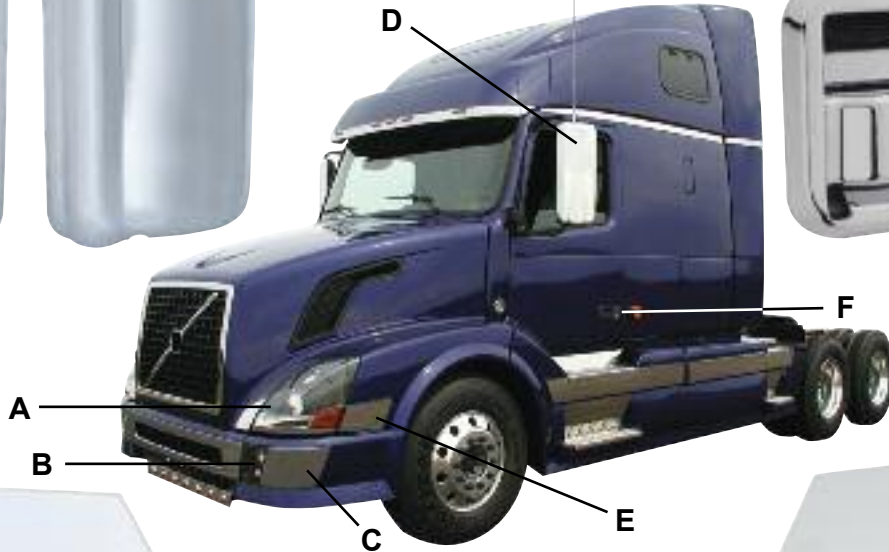

Chrome Volvo Door Handle Cover

Description

- Chrome Plastic Door Handle Cover for Volvo
- Fits Volvo VN and VT Models

Item Number	Description	Package	Pack
41618	Door Handle Cover	Carded	1 Pair/Card

F

41662 Passenger

Chrome 2003+ Volvo VN Front Bumper Trim

Description

- Chrome Plastic Front Bumper Trim for 2003+ Volvo VN
- Double Side Tape Application, Please Specify Driver or Passenger Side

Item Number	Application	OEM Number	Pack
41661	Driver	20576039	1 Pc./Box
41662	Passenger	20576040	1 Pc./Box

E