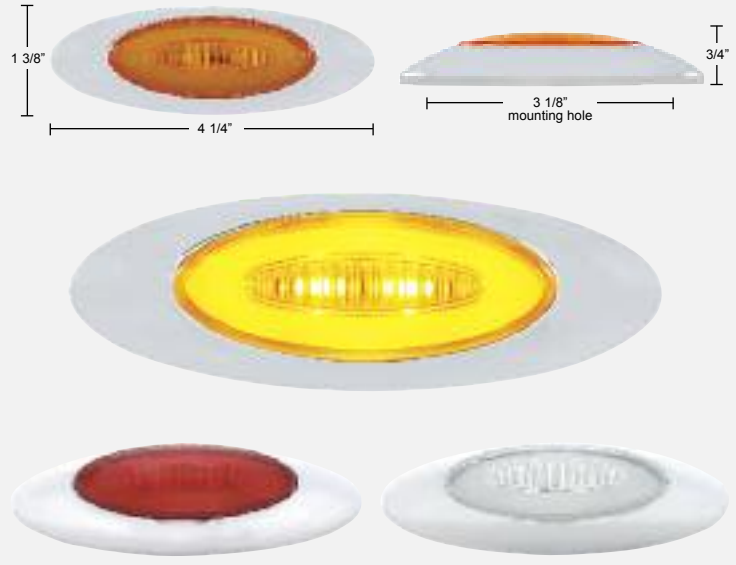

6 LED "M5 Millennium" Marker Light - GLO Light

Description

- 6 LED "M5 Millennium" Clearance/Marker Light with Chrome Plastic Bezel
- Hard Wired with 2 Wires, Unique Patent Pending "GLO" Design
- **Lifetime Warranty**

Item Number	LEDs	Lens	Package	Pack
36984	6 Amber	Amber	Carded	1 Pc./Card
36985	6 Red	Red	Carded	1 Pc./Card
36986	6 Amber	Clear	Carded	1 Pc./Card
36987	6 Red	Clear	Carded	1 Pc./Card