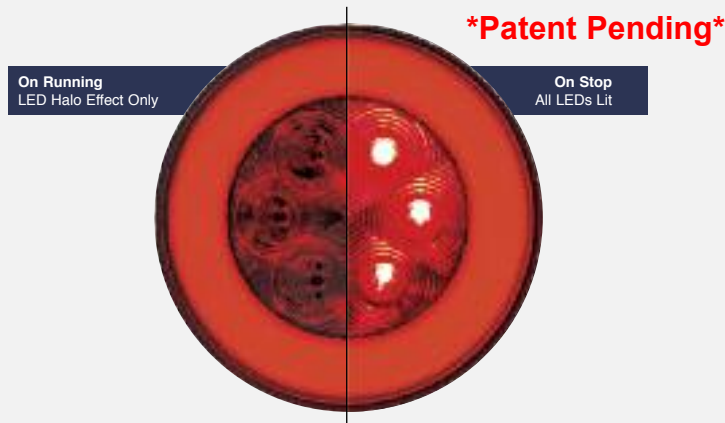

WHAT'S NEW OCT 2014

21 LED 4" S/T/T & P/T/C Light - GLO Light

Description

- 21 LED 4" Round S/T/T & P/T/C "GLO" Light
- Unique Patent Pending "GLO" Design, Halo Effect on Running, All LEDs Lit on Stop
- 3 Contact Female Terminal, Available with Colored or Clear Lens
- Recommended Plug: Item # 34212/34216, [Lifetime Warranty](#)

Item Number	LEDs	Lens	Package	Pack
37132B	21 Red	Red	Bulk	1 Pc.
37132	21 Red	Red	Carded	1 Pc./Card