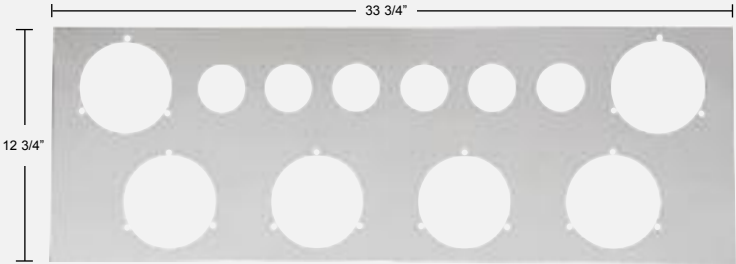

Stainless Rear Center Panel

Description
- 33 3/4" Stainless Steel Rear Center Light Panel with Six 4" Light Cutouts, and Six 2" Light Cutouts
- Stainless Steel Panel Only, Fits 12 Lights Total, Enclosed Design

Item Number	Material	Light Hole	Package	Pack
21474	430 Stainless	12	Boxed	1 Pc.