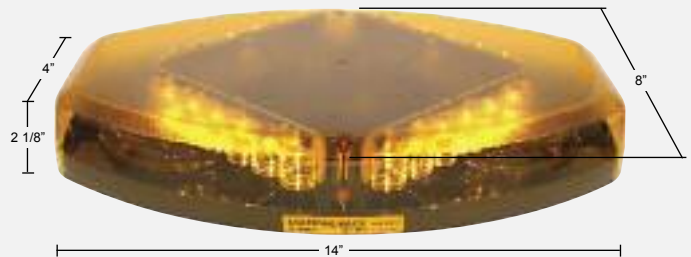

24 LED Diamond Warning Light Bar

Description

- 24 LED Diamond Warning Light Bar, 12V - 24V Application
- 2-Bolt Mount, SAE J845, Class 1, and Class 2 Rated, **3 Year Warranty**

Item Number	Mount	Application	Flash Pattern
37041	2-Bolt Mount	12V - 24V	23