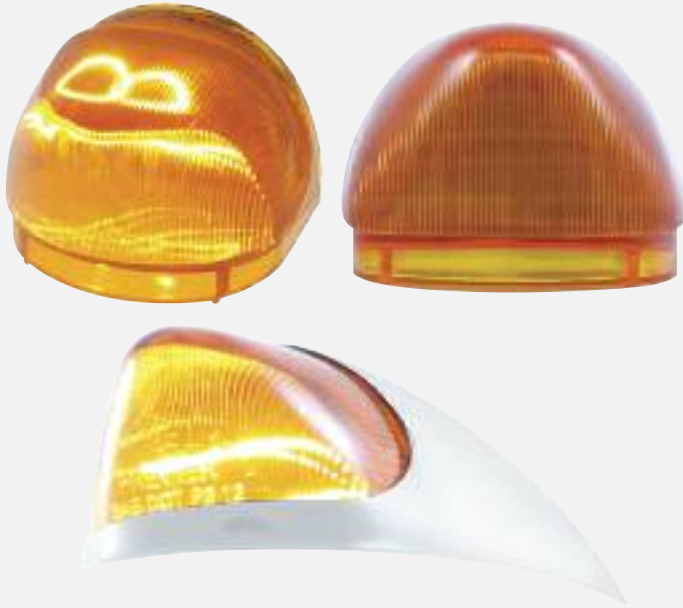

WHAT'S NEW | FEB 2013

5 LED "GUIDE" Headlight Signal

Description

- 5 Super Bright LED Signal Light for "GUIDE" Style Headlight
- New Vintage 682-C Series 2 Guide Headlight Design
- Only Fits United Pacific Headlight Bezel with Top Mount Signal
- **10 Year Warranty**

Item Number	LEDs	Lens	Package	Pack
38002B	5 Amber	Amber	Bulk	1 Pc.
38003B	5 Amber	Clear	Bulk	1 Pc.