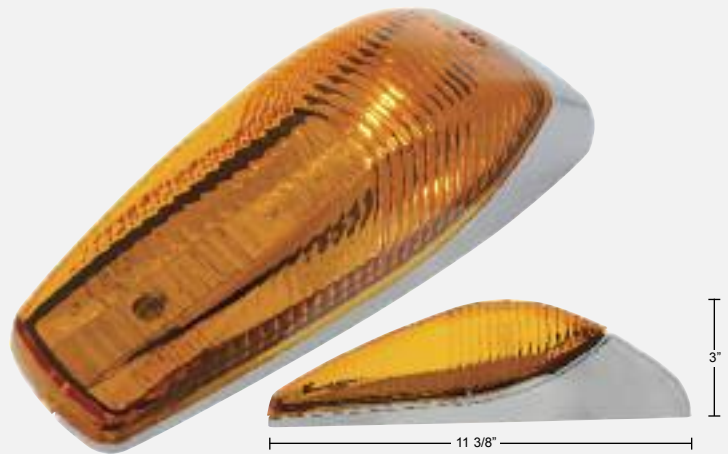

Cab Light Kit

Description
- Incandescent Cab Light Kit
- 2 Wires (Hard Wired)

Item Number	Description	Package	Pack
30555	Cab Light	Boxed	1 Pc./Box