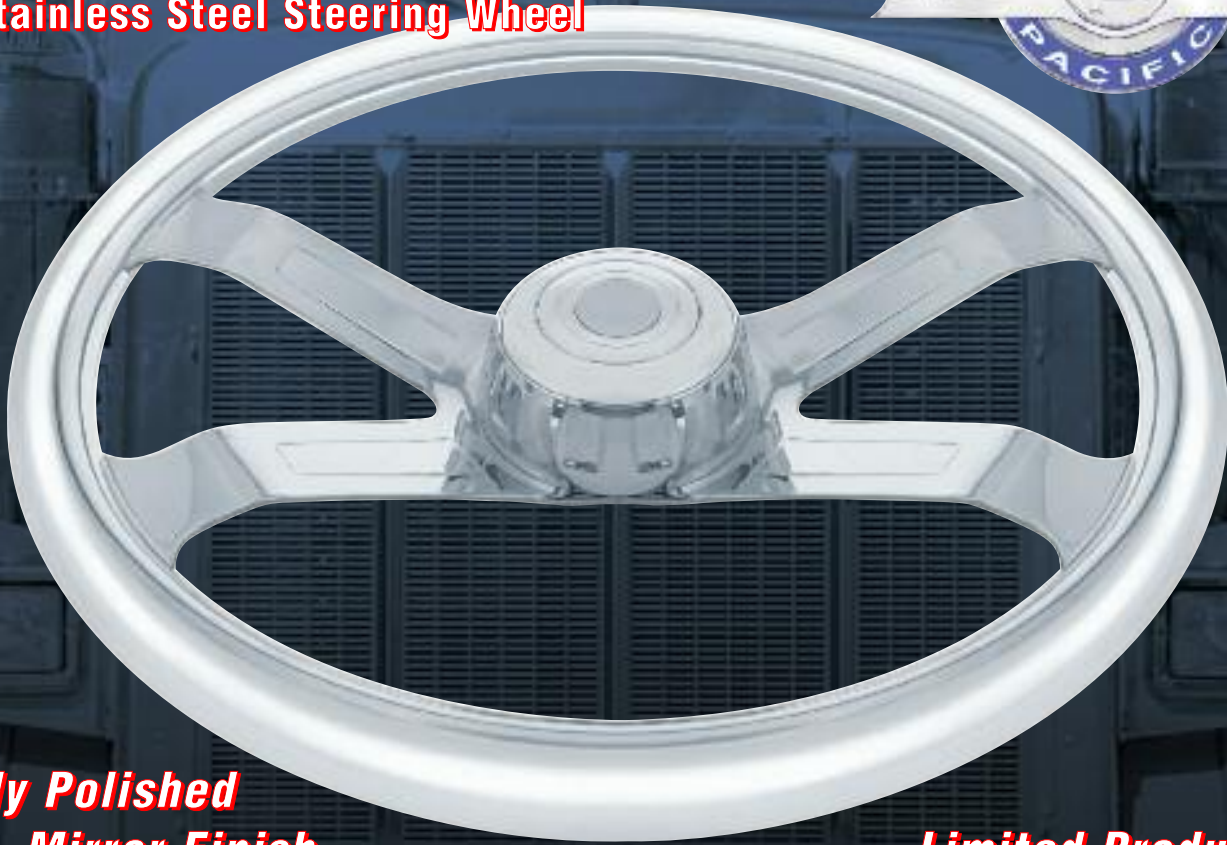

18" Stainless Steel Steering Wheel

**Highly Polished
Mirror Finish**

Limited Production

18" Stainless Steering Wheel

Description

- 18" Stainless Steel Steering Wheel
- Highly Polished Mirror Finish Stainless Steel, Wheel Only
- Hub/Horn Assembly Sold Separately, Fits United Pacific Hub/Horn Assembly Only

Item Number	Description	Package	Pack
88210B	Stainless Steering Wheel	Boxed	1 Pc./Box