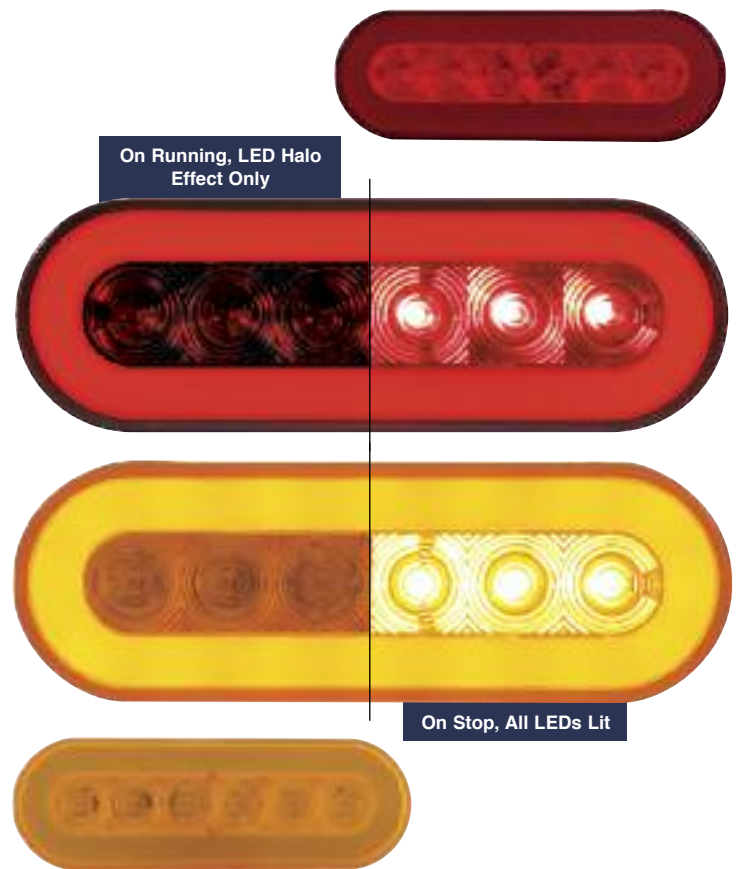

On Running, LED Halo Effect Only

On Stop, All LEDs Lit

22 LED 6" Oval S/T/T & P/T/C Light - Halo

Description

- 22 LED 6" Oval S/T/T & P/T/C "Halo" Light
- Unique Patent Pending "Halo" Design, Halo Effect on Running, All LEDs Lit on Stop
- 3 Contact Female Terminal
- Recommended Plug: Item # 34212/34216, [Lifetime Warranty](#)

Item Number	LEDs	Lens	Package	Pack
37128	22 Red	Red	Carded	1 Pc./Card
37129	22 Amber	Amber	Carded	1 Pc./Card