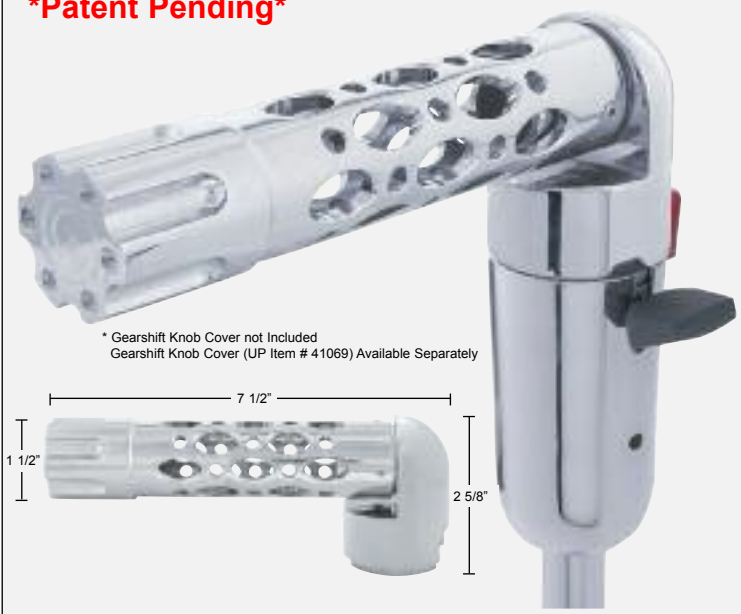

Chrome "Austin" Gun Cylinder Gearshift Knob

Description

- Chrome "Austin" Gun Cylinder Gearshift Knob, CNC-Machined Grip
- Fits 13/18 Speed Gearshift Knobs
- Mounting Adaptor (UP Item # 70600B) & "Austin" Gun Cylinder Grip (UP Item # 70645B) Available Separately
- ***Patent Pending***

Item Number	Description	Package	Pack
70648	"Austin" Gearshift Knob	Boxed	1 Pc./Box

Patent Pending