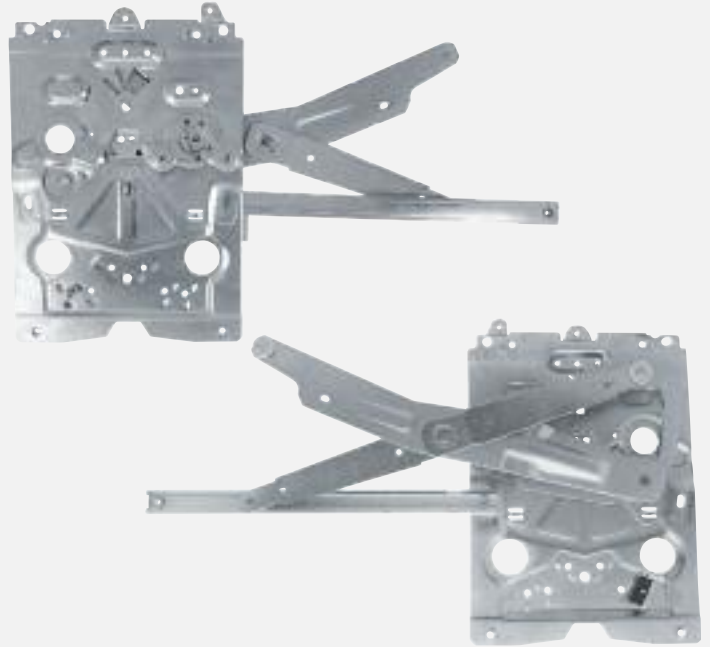

Volvo Window Regulator

Description

- Window Regulator for Volvo Trucks
- Electric without Motor, Fits Various Trucks and Years
- Sold Individually, Please Specify Driver or Passenger Side

Item Number	Application	OEM Number	Pack
41674	Driver	3176545	1 Pc./Box
41675	Passenger	3176546	1 Pc./Box

Chrome Plastic Front Hub Cap

Description

- Chrome Plastic Front Hub Cap for United Pacific Front Axle Cover Kit
- Only Fits United Pacific Front Axle Cover Kit (UP Item # 10257, 10260, and 10262)

Item Number	Description	Pack
10260-1	Dome Front Hub Cap	Bulk = 1 Pc.

Fits UP Item # 10257, 10260, and 10262