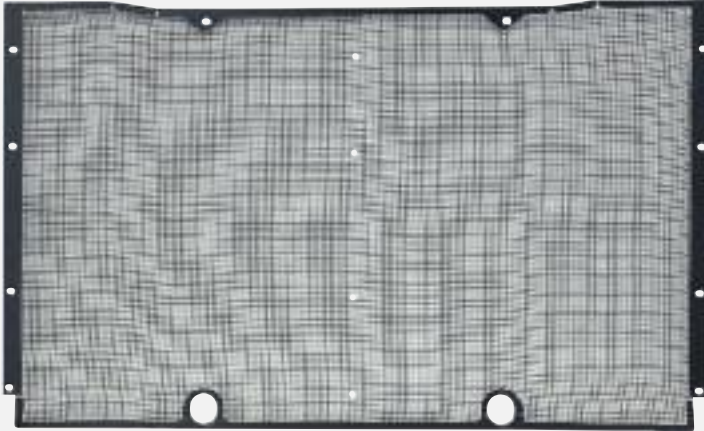

WHAT'S NEW | SEP 2014

Freightliner Cascadia Bug Screen

Description

- Freightliner Cascadia Bug Screen with Mounting Clips
- Fits OE and United Pacific Grills

Item Number	Description	Package	Pack
21042	FL Cascadia Bug Screen	Boxed	1 Pc./Box