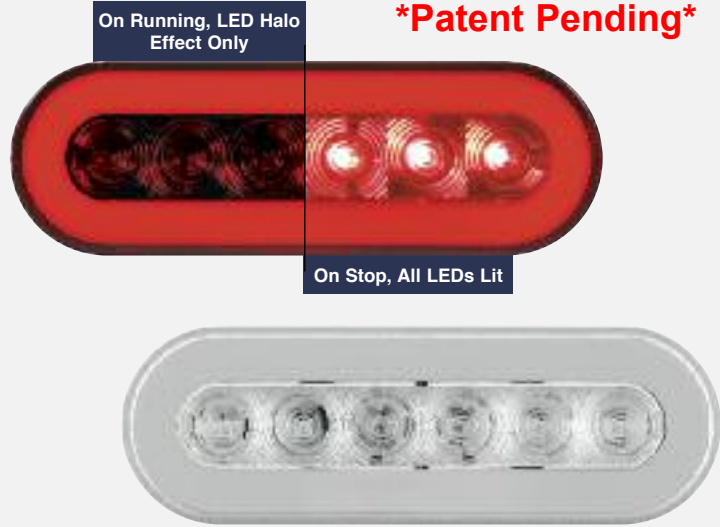

22 LED 6" Oval S/T/T & P/T/C Light - Halo

Description
- 22 LED 6" Oval S/T/T & P/T/C "Halo" Light
- Unique Patent Pending "Halo" Design, Halo Effect on Running, All LEDs Lit on Stop
- 3 Contact Female Terminal, Available in Color or Clear Lens
- Recommended Plug: Item # 34212/34216, **Lifetime Warranty**

Item Number	LEDs	Lens	Package	Pack
37128	22 Red	Red	Carded	1 Pc./Card
37129	22 Amber	Amber	Carded	1 Pc./Card
37130	22 Red	Clear	Carded	1 Pc./Card
37131	22 Amber	Clear	Carded	1 Pc./Card