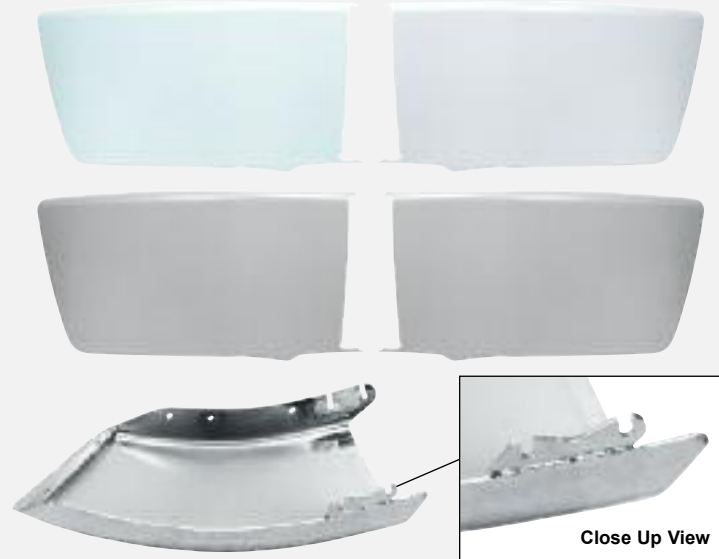

Close Up View

Close Up View

Freightliner M2 (112) Bumper End - 28.35"

Description

- Bumper End for Freightliner M2 (112)
- 28.35", Available in Chrome or Painted
- Sold Individually, Please Specify Driver or Passenger Side