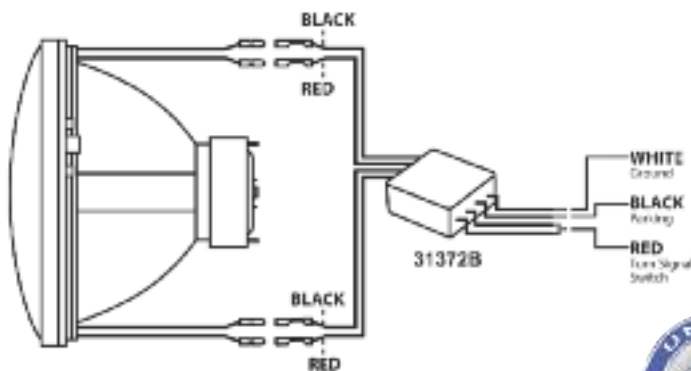

Left Turn

Left Bulb Flash on High

On a two headlight system, the dual function module allows each individual headlight to light up with a flash pattern. For example, when you make a left signal, only the left headlight flashes high and low. The right headlight remains on low. Each individual headlight requires 1 control module.