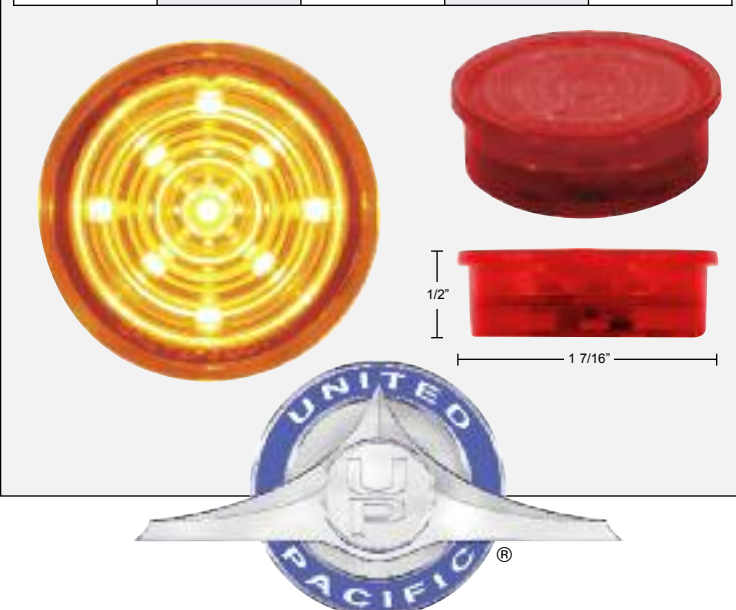

9 LED Mini Bullet Light Insert

Description

- 9 LED Bullet Light Insert
- Available with Colored or Clear Lens, **Lifetime Warranty**

Item Number	LEDs	Lens	Package	Pack
37570B	9 Amber	Amber	Bulk	1 Pc.
37571B	9 Red	Red	Bulk	1 Pc.
37572B	9 Amber	Clear	Bulk	1 Pc.
37573B	9 Red	Clear	Bulk	1 Pc.