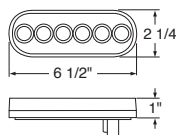

Description

- 6 Super Bright LED Oval Back-Up Light
- Epoxy Sealed, Specially Designed Lens, 3 Contact Female Terminal
- Recommended Plug: Item # 34212/34216, [Lifetime Warranty](#)

Item Number	LEDs	Lens	Package	Pack
38661	6 White	Clear	Carded	1 Pc./Card
38661B	6 White	Clear	Bulk	1 Pc.