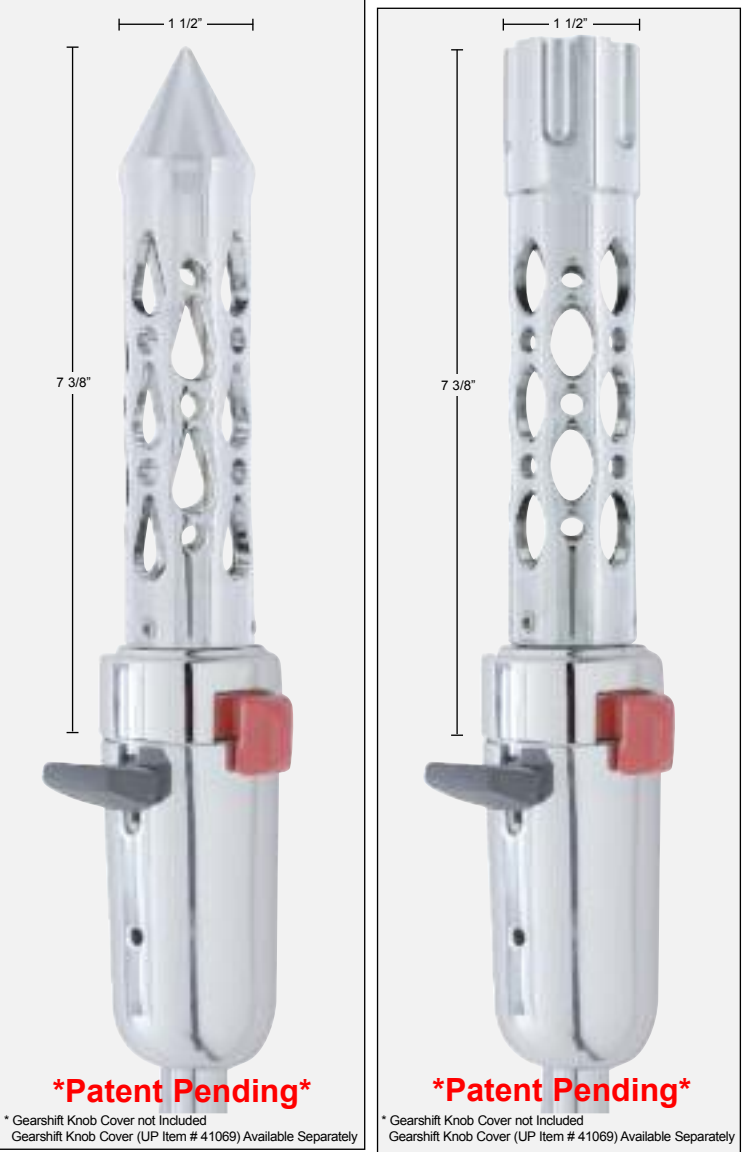

Chrome "Brooklyn" Spike Gearshift Knob - Vertical

Description

- Chrome "Brooklyn" Spike Gearshift Knob, Vertical Mount
- Fits 13/18 Speed Gearshift Knobs, CNC-Machined Grip
- Mounting Adaptor (UP Item # 70604B) & "Brooklyn" Spike Grip (UP Item # 70644B) Available Separately
- ***Patent Pending***

Item Number	Description	Package	Pack
70649	"Brooklyn" Gearshift Knob	Boxed	1 Pc./Box