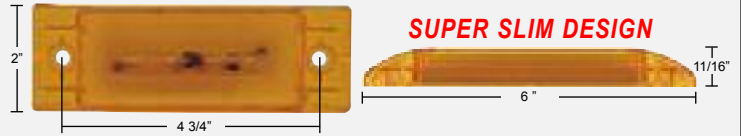

16 LED Rectangular Clearance/Marker Light - GLO Light

Description

- 16 LED Large Rectangular Clearance/Marker "GLO" Light
- Unique Patent Pending "GLO" Design, Super Slim Design
- Hard Wired with 2 Wires, **Lifetime Warranty**

Item Number	LEDs	Lens	Package	Pack
36976	16 Amber	Amber	Carded	1 Pc./Card
36977	16 Red	Red	Carded	1 Pc./Card
36978	16 Amber	Clear	Carded	1 Pc./Card
36979	16 Red	Clear	Carded	1 Pc./Card