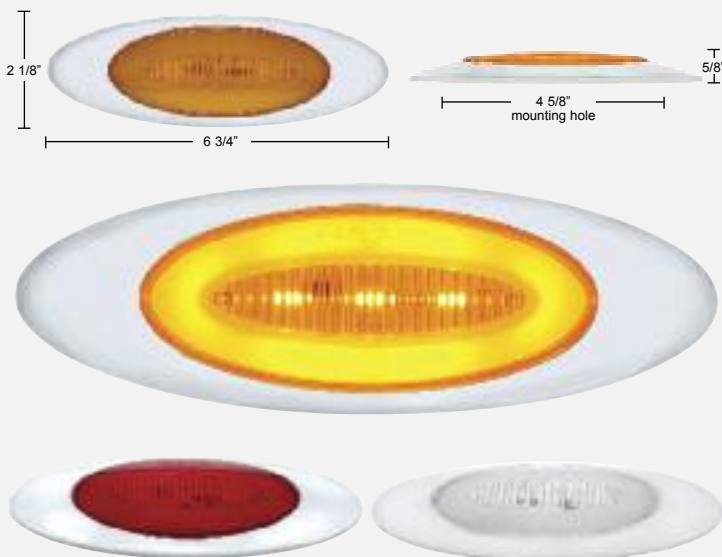

13 LED "M1 Millenium" Marker Light - GLO Light

Description

- 13 LED "M1 Millenium" Clearance/Marker Light with Chrome Plastic Bezel
- Hard Wired with 2 Wires, Unique Patent Pending "GLO" Design
- **Lifetime Warranty**

Item Number	LEDs	Lens	Package	Pack
36988	13 Amber	Amber	Carded	1 Pc./Card
36989	13 Red	Red	Carded	1 Pc./Card
36990	13 Amber	Clear	Carded	1 Pc./Card
36991	13 Red	Clear	Carded	1 Pc./Card