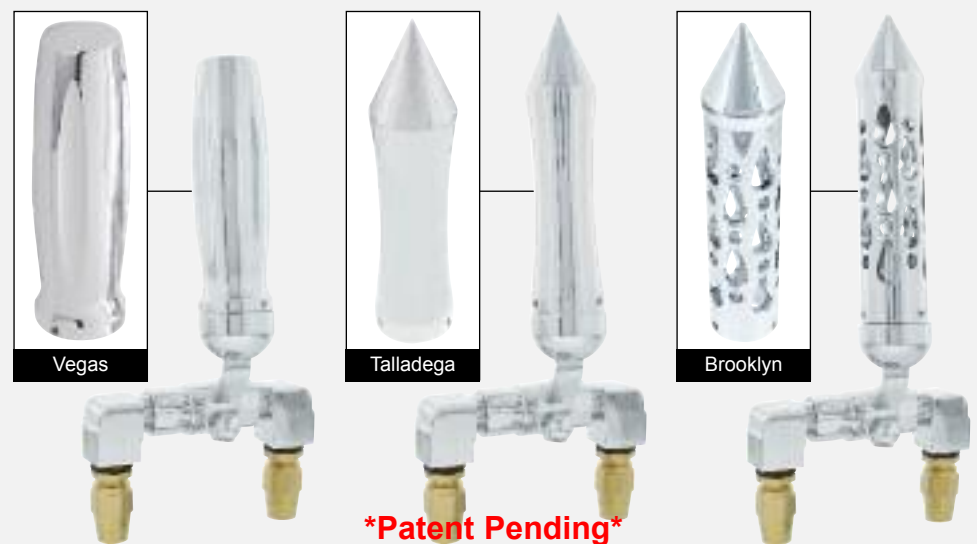

11" Air Horn Valve

Item Number	Grip	Grip Number	Stand Size	Pack
45975	"Daytona"	70601B	11"	1 Set/Box
45976	"Vegas"	70602B	11"	1 Set/Box
45977	"Talladega"	70621B	11"	1 Set/Box
45978	"Dallas"	70622B	11"	1 Set/Box
45979	"Brooklyn"	70644B	11"	1 Set/Box
45980	"Austin"	70645B	11"	1 Set/Box

9" Air Horn Valve

Item Number	Grip	Grip Number	Stand Size	Pack
45981	"Daytona"	70601B	9"	1 Set/Box
45982	"Vegas"	70602B	9"	1 Set/Box
45983	"Talladega"	70621B	9"	1 Set/Box
45984	"Dallas"	70622B	9"	1 Set/Box
45985	"Brooklyn"	70644B	9"	1 Set/Box
45986	"Austin"	70645B	9"	1 Set/Box

4" Air Horn Valve

Item Number	Grip	Grip Number	Stand Size	Pack
45987	"Daytona"	70601B	4"	1 Set/Box
45988	"Vegas"	70602B	4"	1 Set/Box
45989	"Talladega"	70621B	4"	1 Set/Box
45990	"Dallas"	70622B	4"	1 Set/Box
45991	"Brooklyn"	70644B	4"	1 Set/Box
45992	"Austin"	70645B	4"	1 Set/Box

Chrome Air Horn Valve Lever with Designer Grip

Description

- Chrome Air Horn Valve Lever with Designer Grip, Stand Not Included
- Manual Air Horn Valve Lever for Train Horns, ***Patent Pending***

Item Number	Description	Grip Number	Pack
45993	"Daytona" Spike Grip	70601B	1 Set/Box
45994	"Vegas" Grooved Grip	70602B	1 Set/Box
45995	"Talladega" Spike Grip	70621B	1 Set/Box
45996	"Dallas" Grooved Grip	70622B	1 Set/Box
45997	"Brooklyn" Spike Grip	70644B	1 Set/Box
45998	"Austin" Gun Cylinder Grip	70645B	1 Set/Box