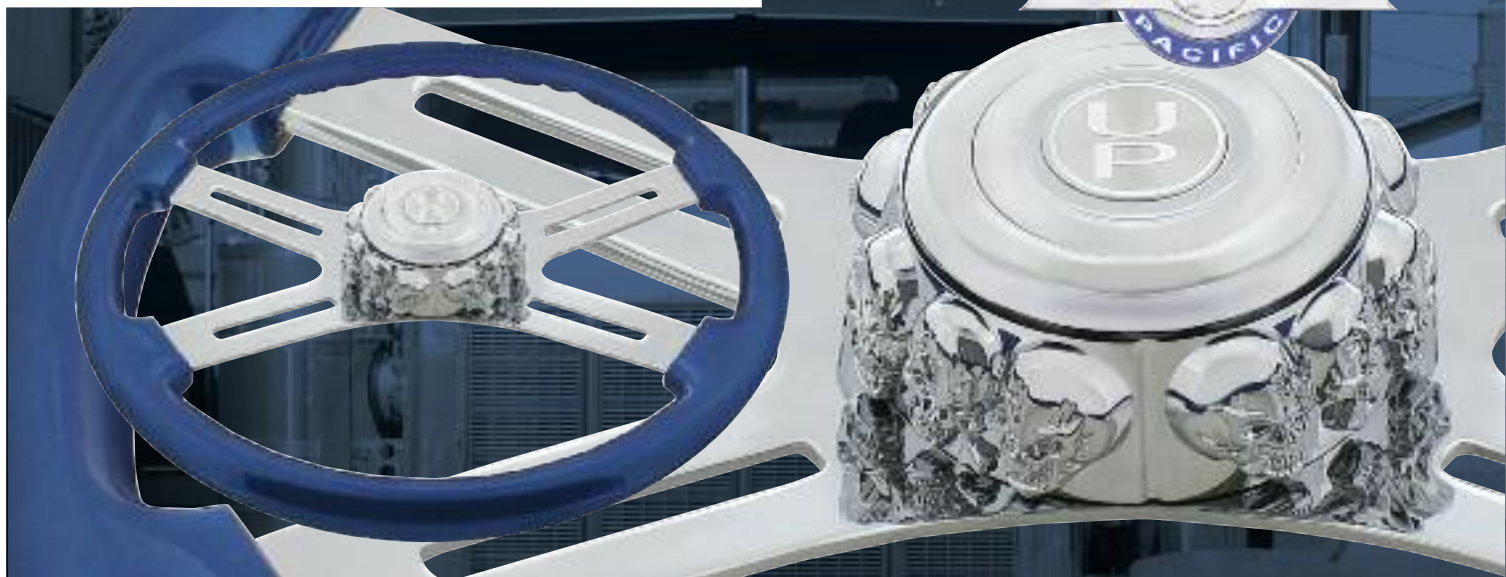

18" Steering Wheel

Description

- 18" Steering Wheel with Chrome Spoke
- Steering Wheel Only, **Hub and Horn Assembly Available Separately**
- Mix and Match with United Pacific Hub and Designer Horn Bezel for a Unique and Distinctive Look