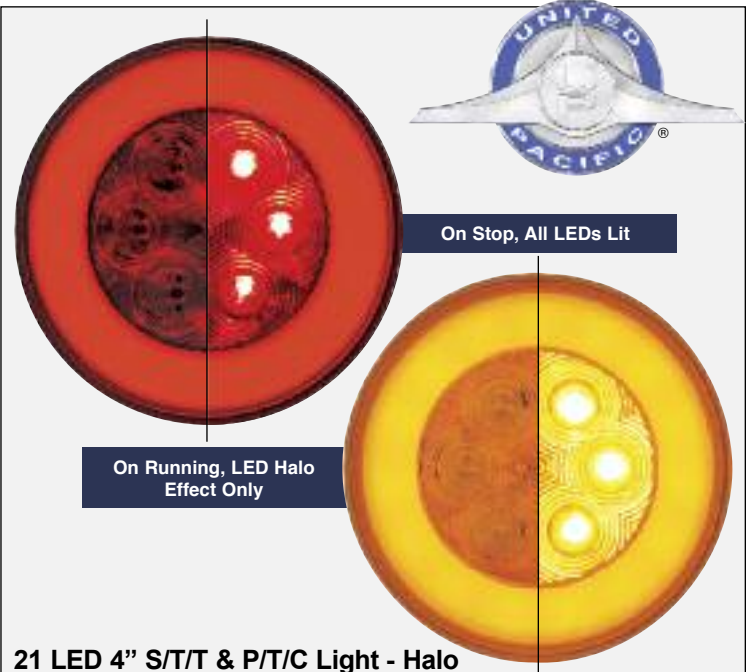

F

6 High Power 14W SMD LED Rectangular Flood Light

Description

- 6 High Power LED Rectangular Flood Light
- Heavy Duty Die Cast Housing
- Stainless Steel Mounting Hardware
- 12V-36V Application, 1200 Lumens, **5 Year Warranty**

WHAT'S NEW | APR 2013

Kenworth T2000 Turn Signal - 1998 to 2010

Description

- Turn Signal for 1998 to 2010 Kenworth T2000 Trucks
- Lens Housing Only, Bulb is not Included

| Item Number | Description | OEM Number | Pack |
|-------------|-------------------|------------|-----------|
| 31309 | T2000 Turn Signal | P54-1019-4 | 1 Pc./Box |

United Pacific LED "HALO" Light Display

Description

- United Pacific LED "HALO" Light Display
- Multi Functional Control Allows Drivers to see the Lights in Different Modes of Operations

| Item Number | Description | Package | Pack |
|-------------|--------------------------|---------|-----------|
| 99070 | LED "HALO" Light Display | Boxed | 1 Pc./Box |