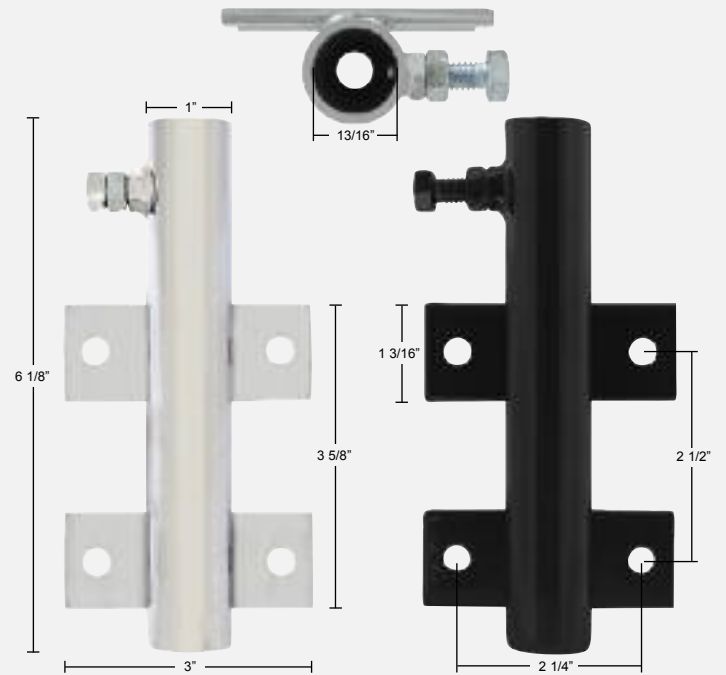

Warning Flag Holder

Description

- Warning Flag Holder, Will Accommodate Flag Post Up to 13/16" in Diameter
- Available in Chrome or Black Finish

Item Number	Description	Package	Pack
88514	Chrome Warning Flag Holder	Carded	1 Pair/Card
88515	Black Warning Flag Holder	Carded	1 Pair/Card