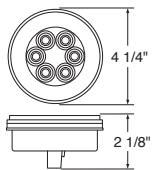

21 LED 4" S/T/T & P/T/C Light - Halo ***Patent Pending***

Description

- 21 LED 4" Round S/T/T & P/T/C "Halo" Light
- Unique Patent Pending "Halo" Design, Halo Effect on Running, All LEDs Lit on Stop
- 3 Contact Female Terminal, Available with Colored or Clear Lens
- Recommended Plug: Item # 34212/34216, [Lifetime Warranty](#)

Item Number	LEDs	Lens	Package	Pack
37132	21 Red	Red	Carded	1 Pc./Card
37133	21 Amber	Amber	Carded	1 Pc./Card
37134	21 Red	Clear	Carded	1 Pc./Card
37135	21 Amber	Clear	Carded	1 Pc./Card